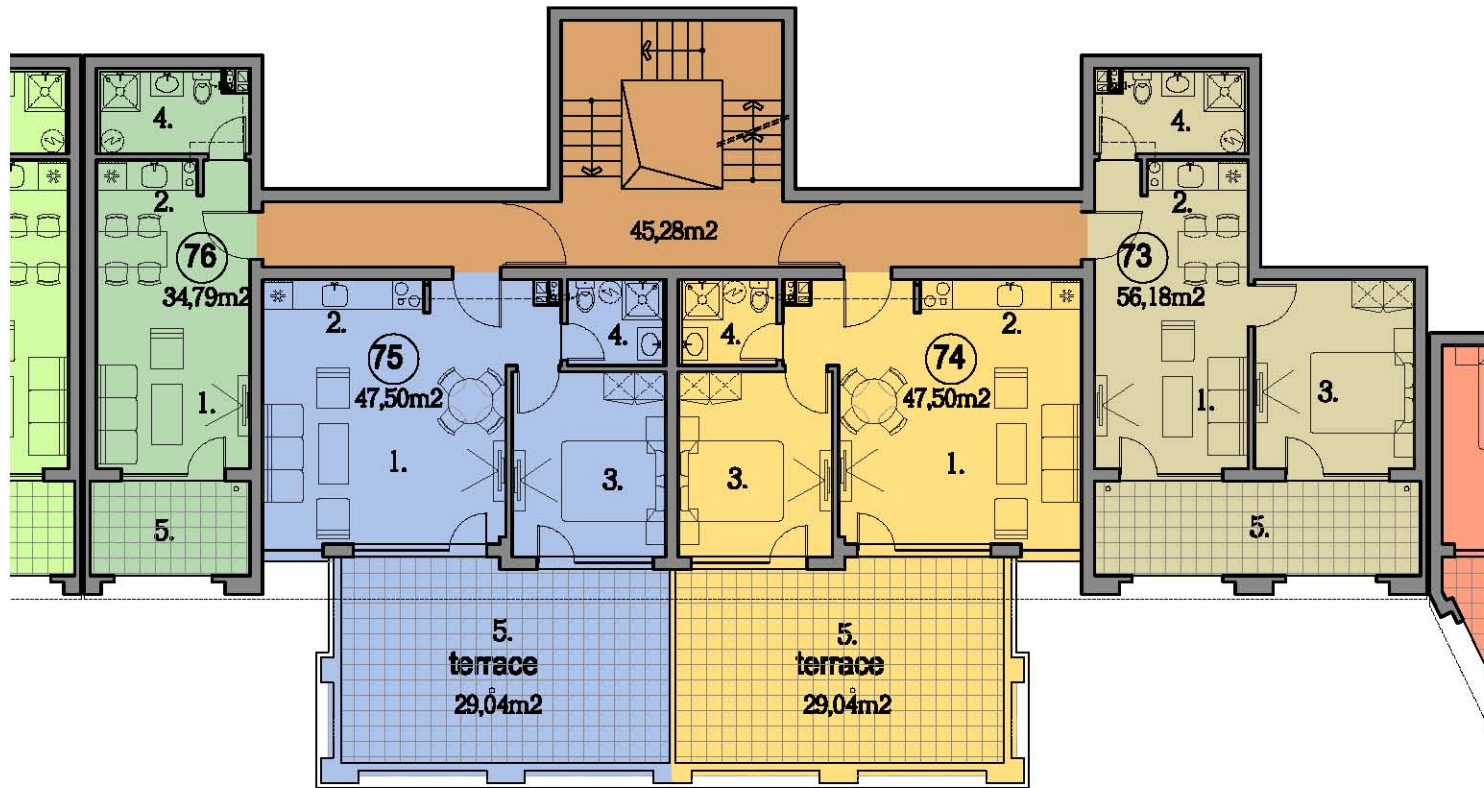

SEA FORT CLUB - B2

- 1. Living room
- 2. Kitchen
- 3. Bedroom
- 4. Bathroom
- 5. Terrace

GROUND FLOOR scale 1:150

SEA FORT CLUB - B2

- 1. Living room
- 2. Kitchen
- 3. Bedroom
- 4. Bathroom
- 5. Terrace

FIRST FLOOR scale 1:150

SEA FORT CLUB - B2

- 1. Living room
- 2. Kitchen
- 3. Bedroom
- 4. Bathroom
- 5. Terrace

SECOND FLOOR scale 1:150

SEA FORT CLUB - B2

- 1.Living room
- 2.Kitchen
- 3.Bedroom
- 4.Bathroom
- 5.Terrace

THIRD FLOOR scale 1:150