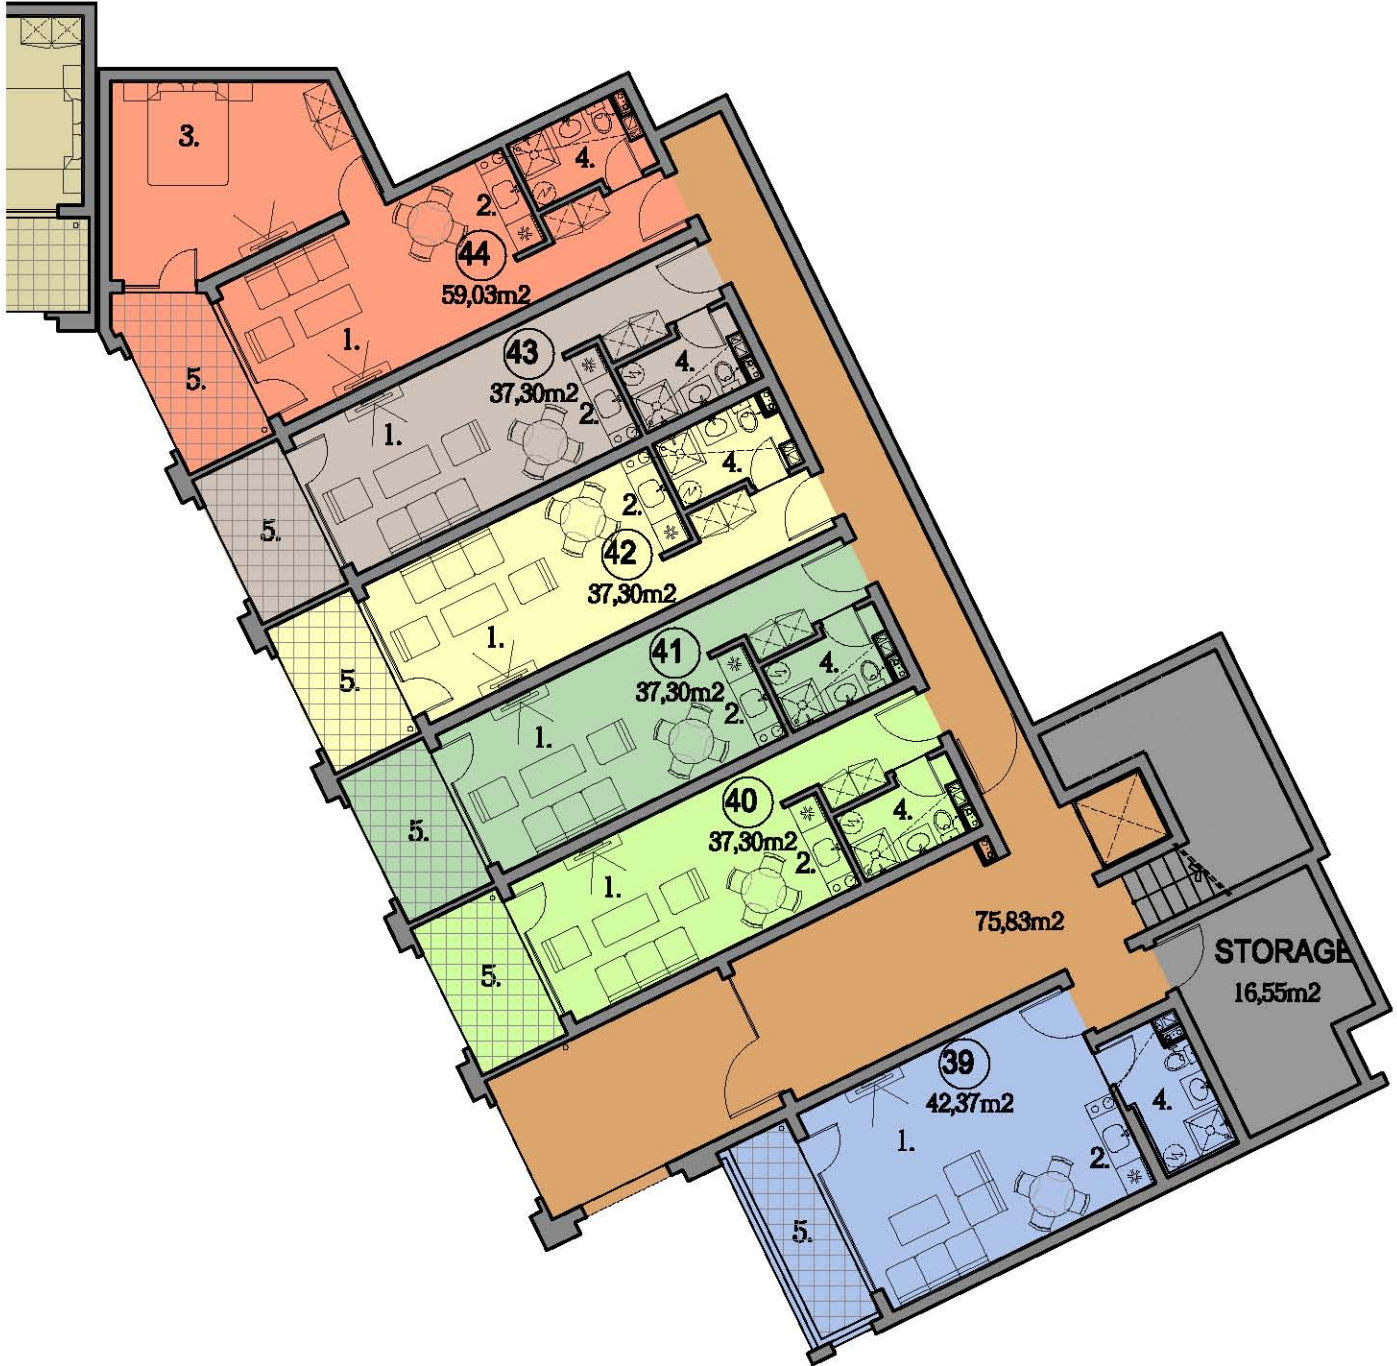

SEA FORT CLUB - B1

- 1. Living room
- 2. Kitchen
- 3. Bedroom
- 4. Bathroom
- 5. Terrace

GROUND FLOOR scale 1:150

SEA FORT CLUB - B1

- 1. Living room
- 2. Kitchen
- 3. Bedroom
- 4. Bathroom
- 5. Terrace

FIRST FLOOR scale 1:150

SEA FORT CLUB - B1

- 1. Living room
- 2. Kitchen
- 3. Bedroom
- 4. Bathroom
- 5. Terrace

SECOND FLOOR scale 1:150

SEA FORT CLUB - B1

- 1. Living room
- 2. Kitchen
- 3. Bedroom
- 4. Bathroom
- 5. Terrace

THIRD FLOOR scale 1:150

SEA FORT CLUB - B1

- 1. Living room
- 2. Kitchen
- 3. Bedroom
- 4. Bathroom
- 5. Terrace

FOURTH FLOOR scale 1:150