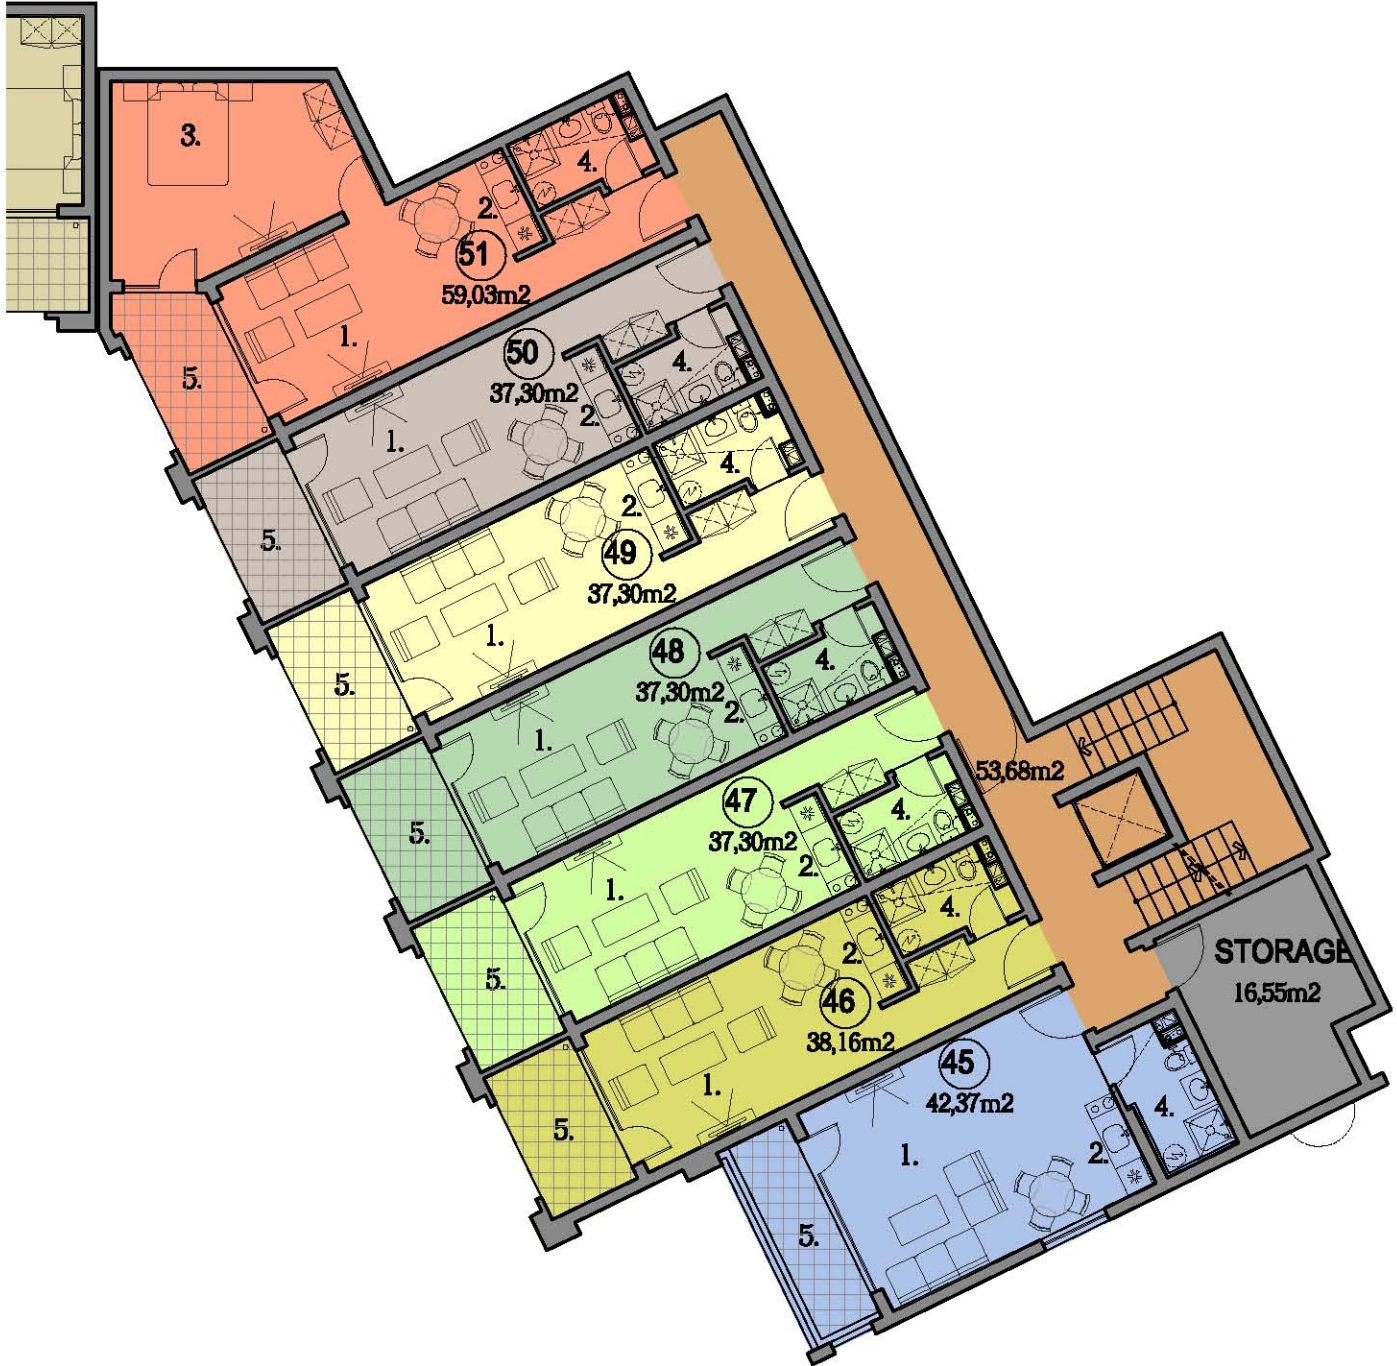

SEA FORT CLUB - B1

- 1. Living room
- 2. Kitchen
- 3. Bedroom
- 4. Bathroom
- 5. Terrace

GROUND FLOOR scale 1:150

SEA FORT CLUB - B1

- 1. Living room
- 2. Kitchen
- 3. Bedroom
- 4. Bathroom
- 5. Terrace

FIRST FLOOR scale 1:150

SEA FORT CLUB - B1

- 1. Living room
- 2. Kitchen
- 3. Bedroom
- 4. Bathroom
- 5. Terrace

SECOND FLOOR scale 1:150

SEA FORT CLUB - B1

- 1. Living room
- 2. Kitchen
- 3. Bedroom
- 4. Bathroom
- 5. Terrace

THIRD FLOOR scale 1:150

SEA FORT CLUB - B1

- 1. Living room
- 2. Kitchen
- 3. Bedroom
- 4. Bathroom
- 5. Terrace

FOURTH FLOOR scale 1:150