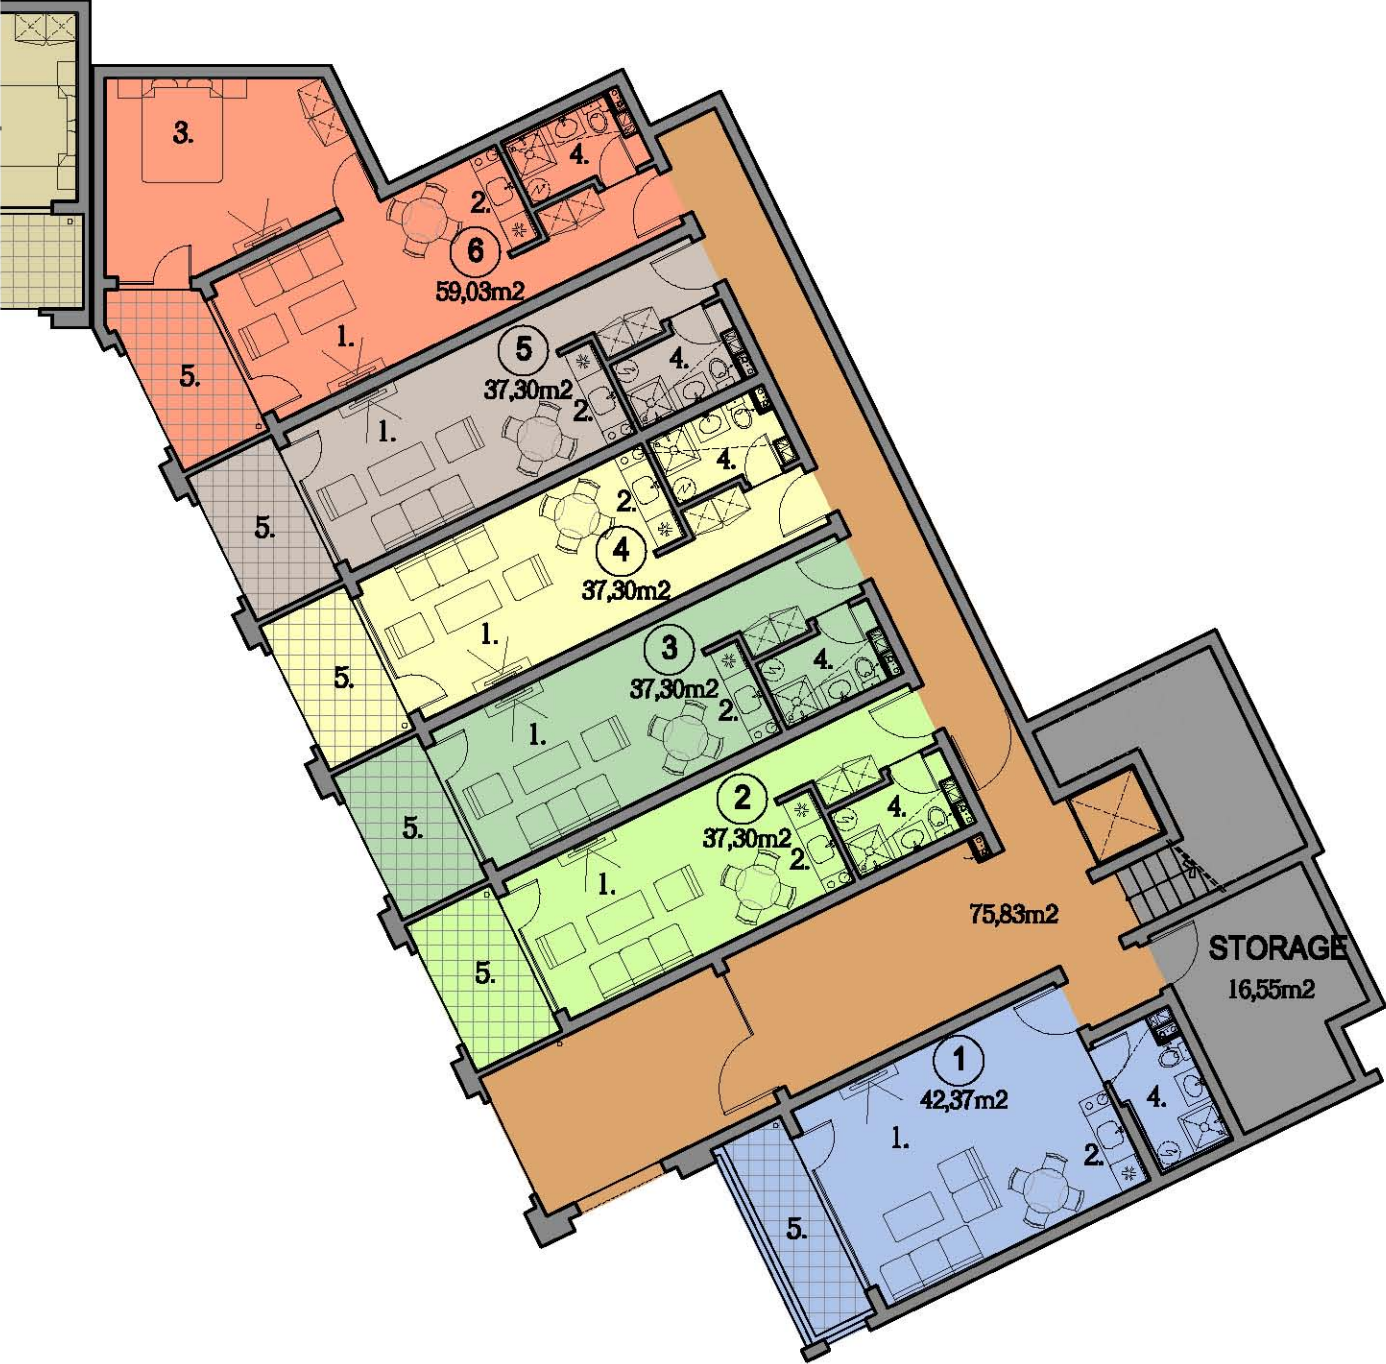

# SEA FORT CLUB - A1

- 1. Living room
- 2. Kitchen
- 3. Bedroom
- 4. Bathroom
- 5. Terrace

**GROUND FLOOR scale 1:150**

# SEA FORT CLUB - A1

- 1. Living room
- 2. Kitchen
- 3. Bedroom
- 4. Bathroom
- 5. Terrace

**FIRST FLOOR scale 1:150**

# SEA FORT CLUB - A1

- 1. Living room
- 2. Kitchen
- 3. Bedroom
- 4. Bathroom
- 5. Terrace

**SECOND FLOOR scale 1:150**

SEA FORT CLUB - A1

- 1. Living room
- 2. Kitchen
- 3. Bedroom
- 4. Bathroom
- 5. Terrace

# SEA FORT CLUB - A1

- 1. Living room
- 2. Kitchen
- 3. Bedroom
- 4. Bathroom
- 5. Terrace

**FOURTH FLOOR** scale 1:150