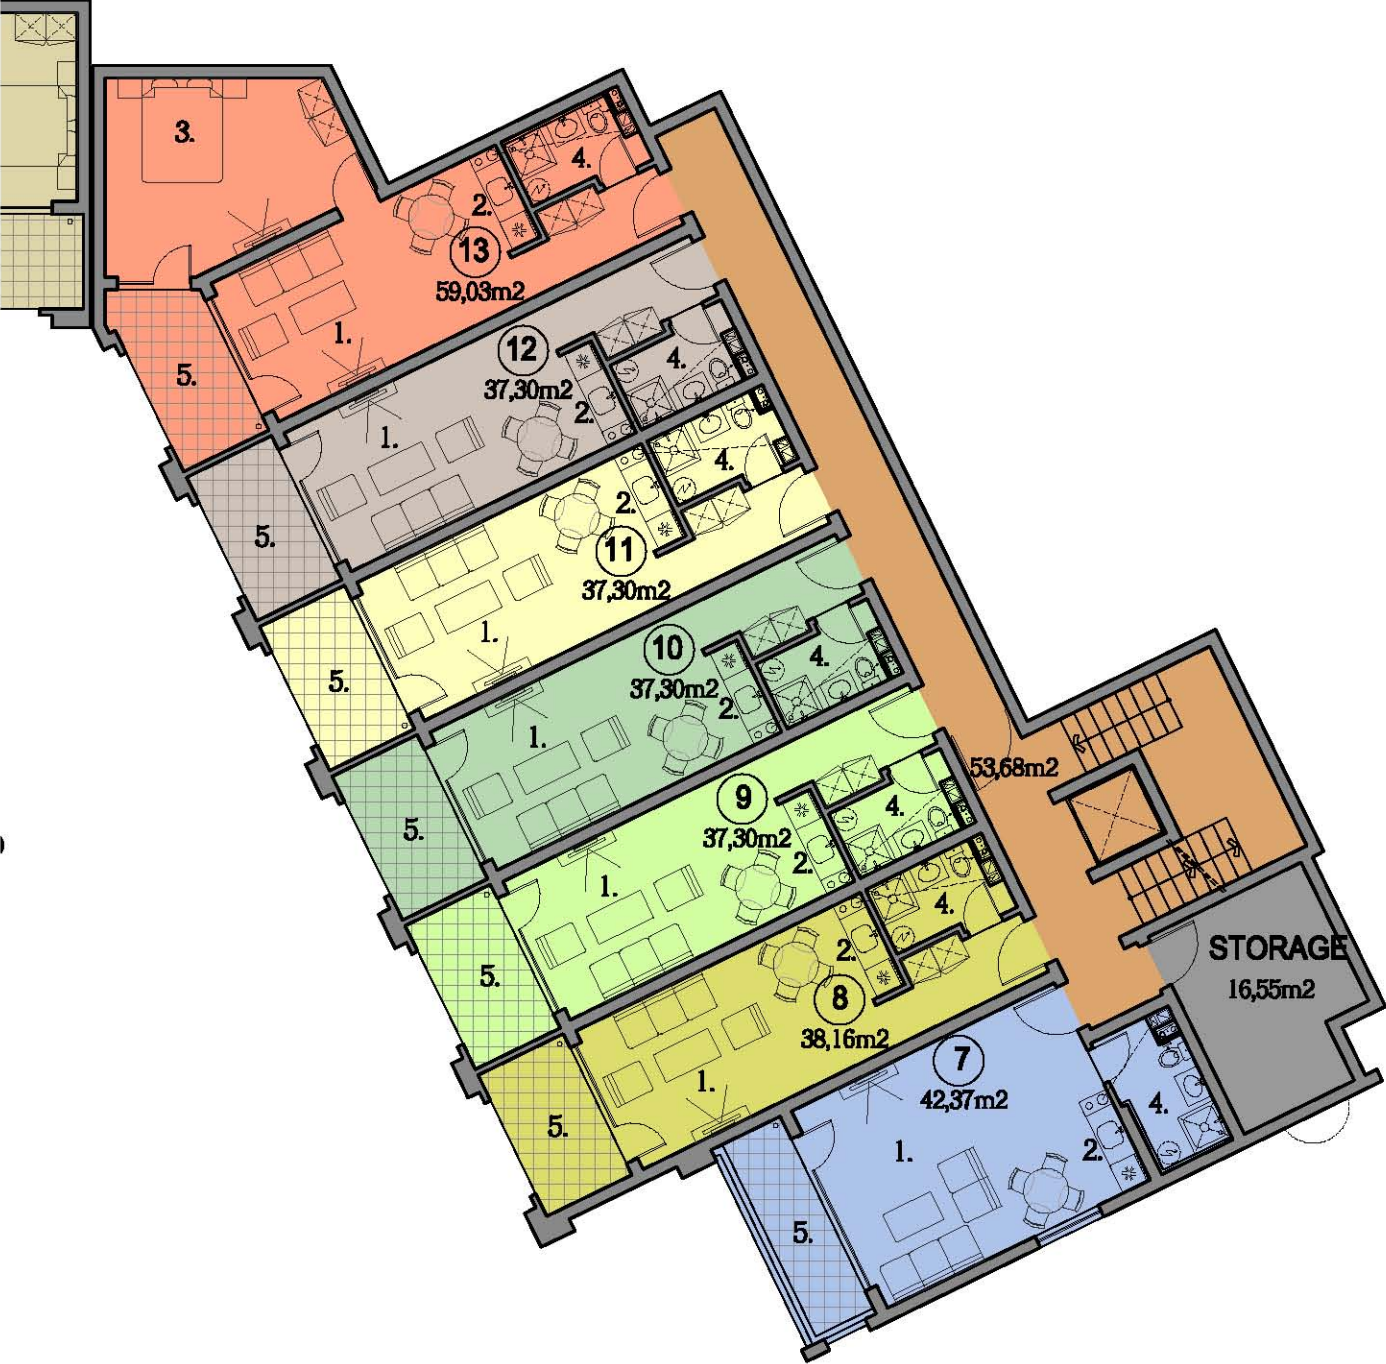

# SEA FORT CLUB - A1

- 1. Living room
- 2. Kitchen
- 3. Bedroom
- 4. Bathroom
- 5. Terrace

**GROUND FLOOR scale 1:150**

# SEA FORT CLUB - A1

- 1. Living room
- 2. Kitchen
- 3. Bedroom
- 4. Bathroom
- 5. Terrace

**FIRST FLOOR scale 1:150**

# SEA FORT CLUB - A1

- 1. Living room
- 2. Kitchen
- 3. Bedroom
- 4. Bathroom
- 5. Terrace

**SECOND FLOOR scale 1:150**

SEA FORT CLUB - A1

- 1. Living room
- 2. Kitchen
- 3. Bedroom
- 4. Bathroom
- 5. Terrace

# SEA FORT CLUB - A1

- 1. Living room
- 2. Kitchen
- 3. Bedroom
- 4. Bathroom
- 5. Terrace

**FOURTH FLOOR** scale 1:150