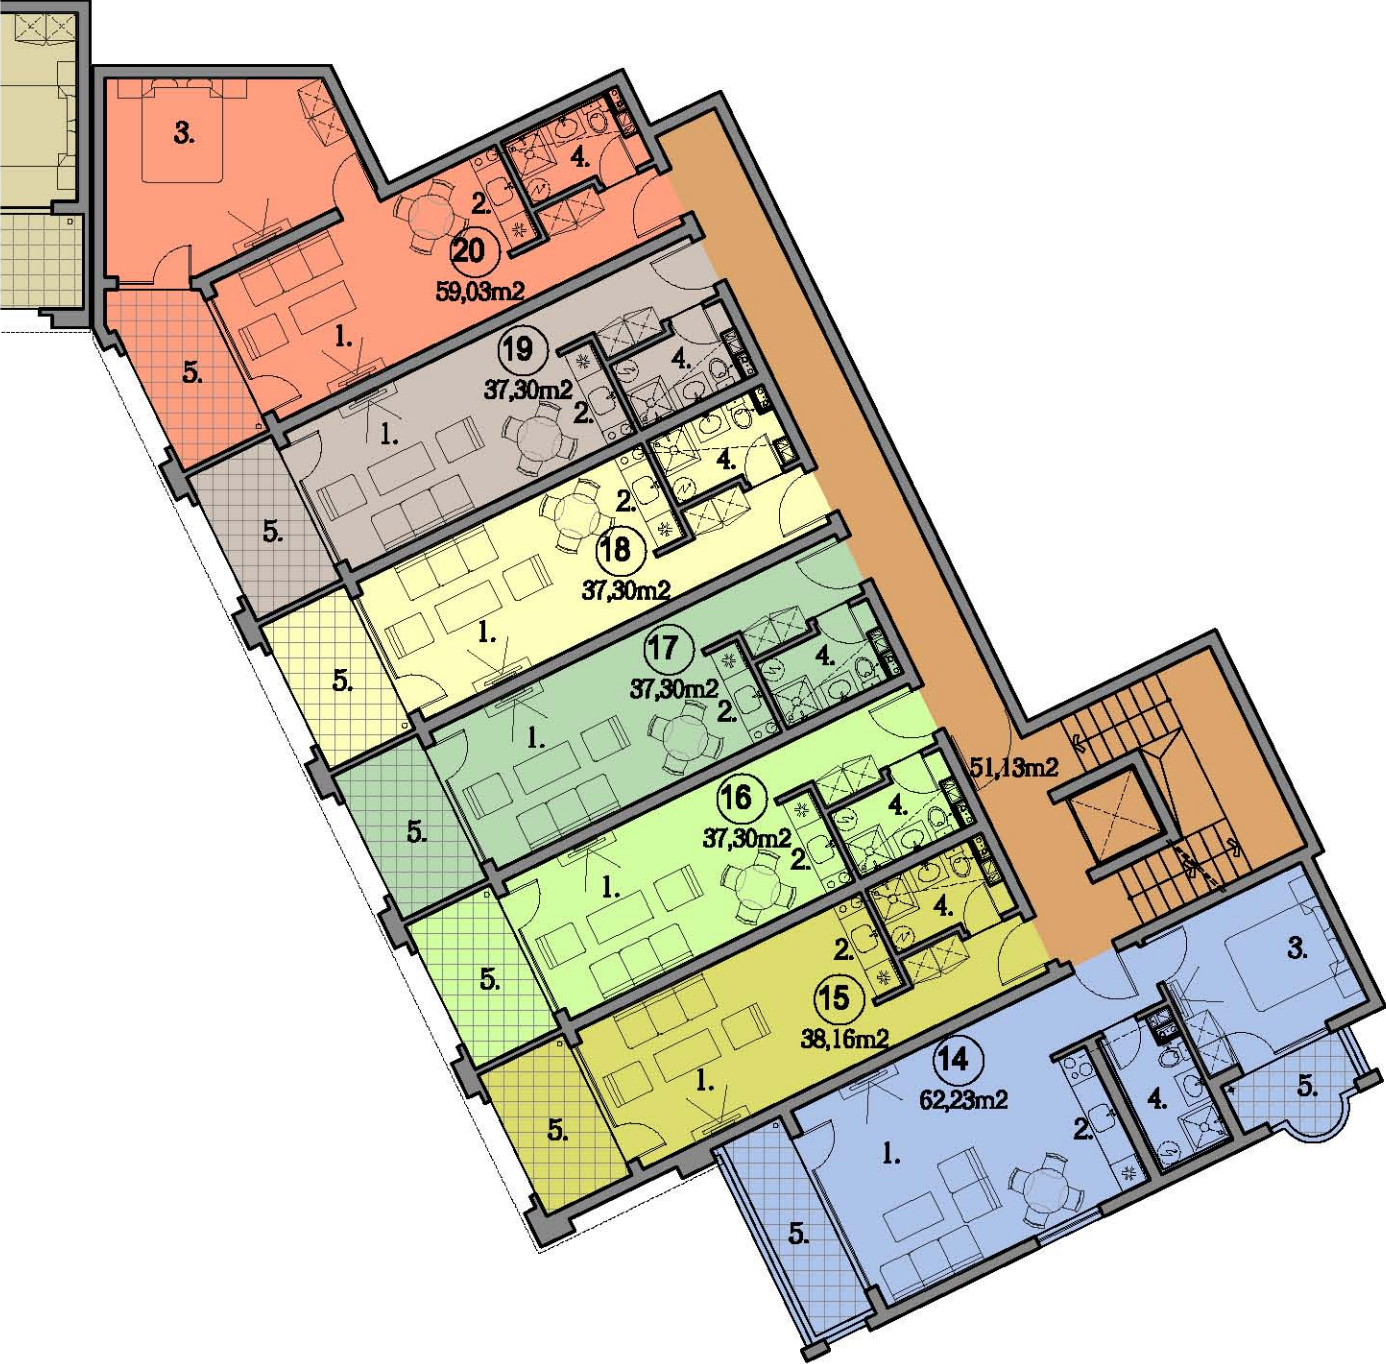

# SEA FORT CLUB - A1

- 1. Living room
- 2. Kitchen
- 3. Bedroom
- 4. Bathroom
- 5. Terrace

**GROUND FLOOR scale 1:150**

# SEA FORT CLUB - A1

- 1. Living room
- 2. Kitchen
- 3. Bedroom
- 4. Bathroom
- 5. Terrace

**FIRST FLOOR scale 1:150**

# SEA FORT CLUB - A1

- 1. Living room
- 2. Kitchen
- 3. Bedroom
- 4. Bathroom
- 5. Terrace

**SECOND FLOOR scale 1:150**

SEA FORT CLUB - A1

- 1. Living room
- 2. Kitchen
- 3. Bedroom
- 4. Bathroom
- 5. Terrace

# SEA FORT CLUB - A1

- 1. Living room
- 2. Kitchen
- 3. Bedroom
- 4. Bathroom
- 5. Terrace

**FOURTH FLOOR** scale 1:150