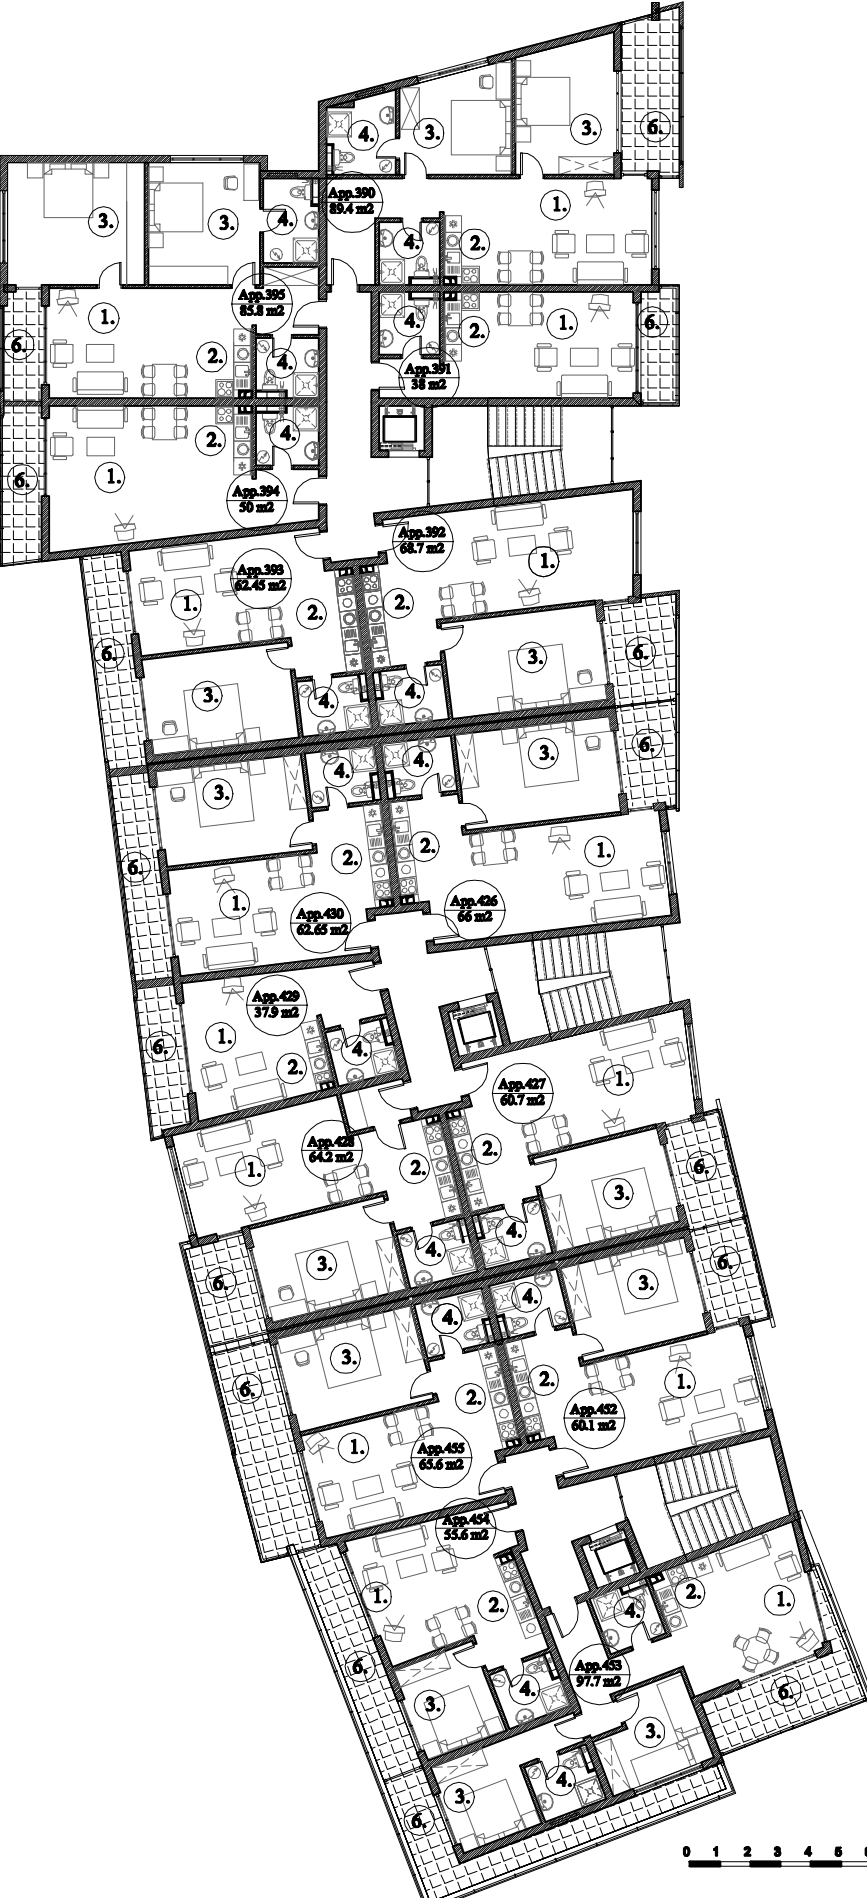

G3 FOURTH FLOOR

scale 1:250

- 1.Living room
- 2.Kitchen
- 3.Bedroom
- 4.Bathroom
- 5.Wardrobe
- 6.Terrace

G2 THIRD FLOOR

G1 SECOND FLOOR

PANORAMA FORT BEACH - G

B1
1-st UNDERGROUND FLOOR
SCALE 1:250

B2
GROUND FLOOR
SCALE 1:250

B3
FIRST FLOOR
SCALE 1:250

- 1. LIVING ROOM
- 2. KITCHEN
- 3. BEDROOM
- 4. BATHROOM
- 5. WC
- 6. TERRACE

PANORAMA FORT BEACH - B

A1
THIRD FLOOR
SCALE 1:250

A2
FOURTH FLOOR
SCALE 1:250

A3
FIFTH FLOOR

- 1. LIVING ROOM
- 2. KITCHEN
- 3. BEDROOM
- 4. BATHROOM
- 5. WC
- 6. TERRACE