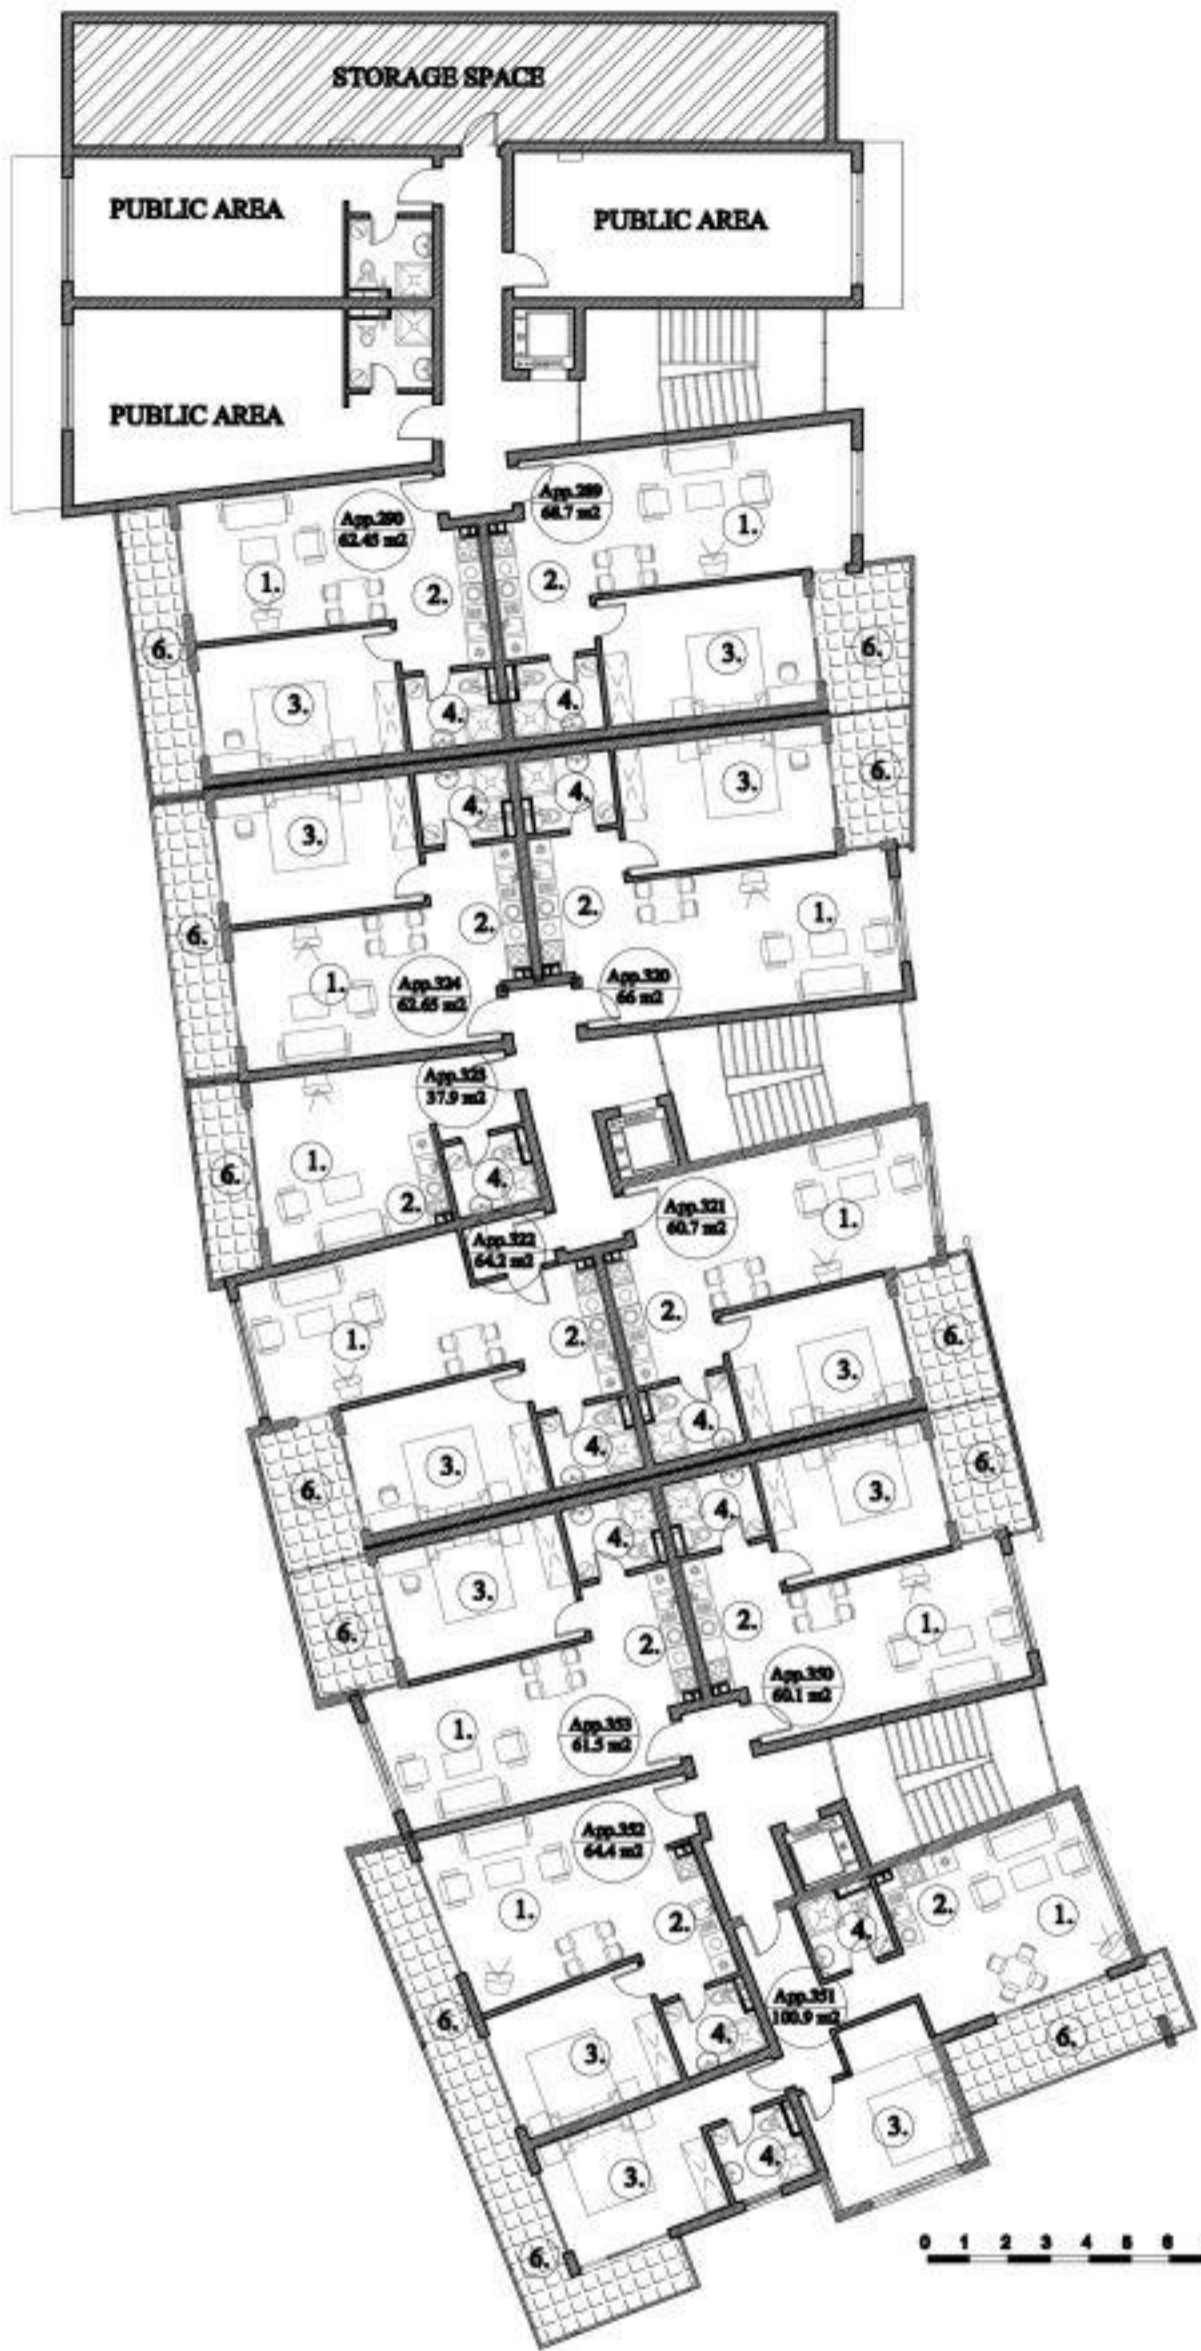

G3 FOURTH FLOOR

scale 1:250

- 1.Living room
- 2.Kitchen
- 3.Bedroom
- 4.Bathroom
- 5.Wardrobe
- 6.Terrace

G2 THIRD FLOOR

G1 SECOND FLOOR

PANORAMA FORT BEACH - G

B1
1-st UNDERGROUND FLOOR
SCALE 1:250

B2
GROUND FLOOR
SCALE 1:250

B3
FIRST FLOOR
SCALE 1:250

- 1. LIVING ROOM
- 2. KITCHEN
- 3. BEDROOM
- 4. BATHROOM
- 5. WC
- 6. TERRACE

PANORAMA FORT BEACH - B

A1
THIRD FLOOR
SCALE 1:250

A2
FOURTH FLOOR
SCALE 1:250

A3
FIFTH FLOOR

- 1. LIVING ROOM
- 2. KITCHEN
- 3. BEDROOM
- 4. BATHROOM
- 5. WC
- 6. TERRACE