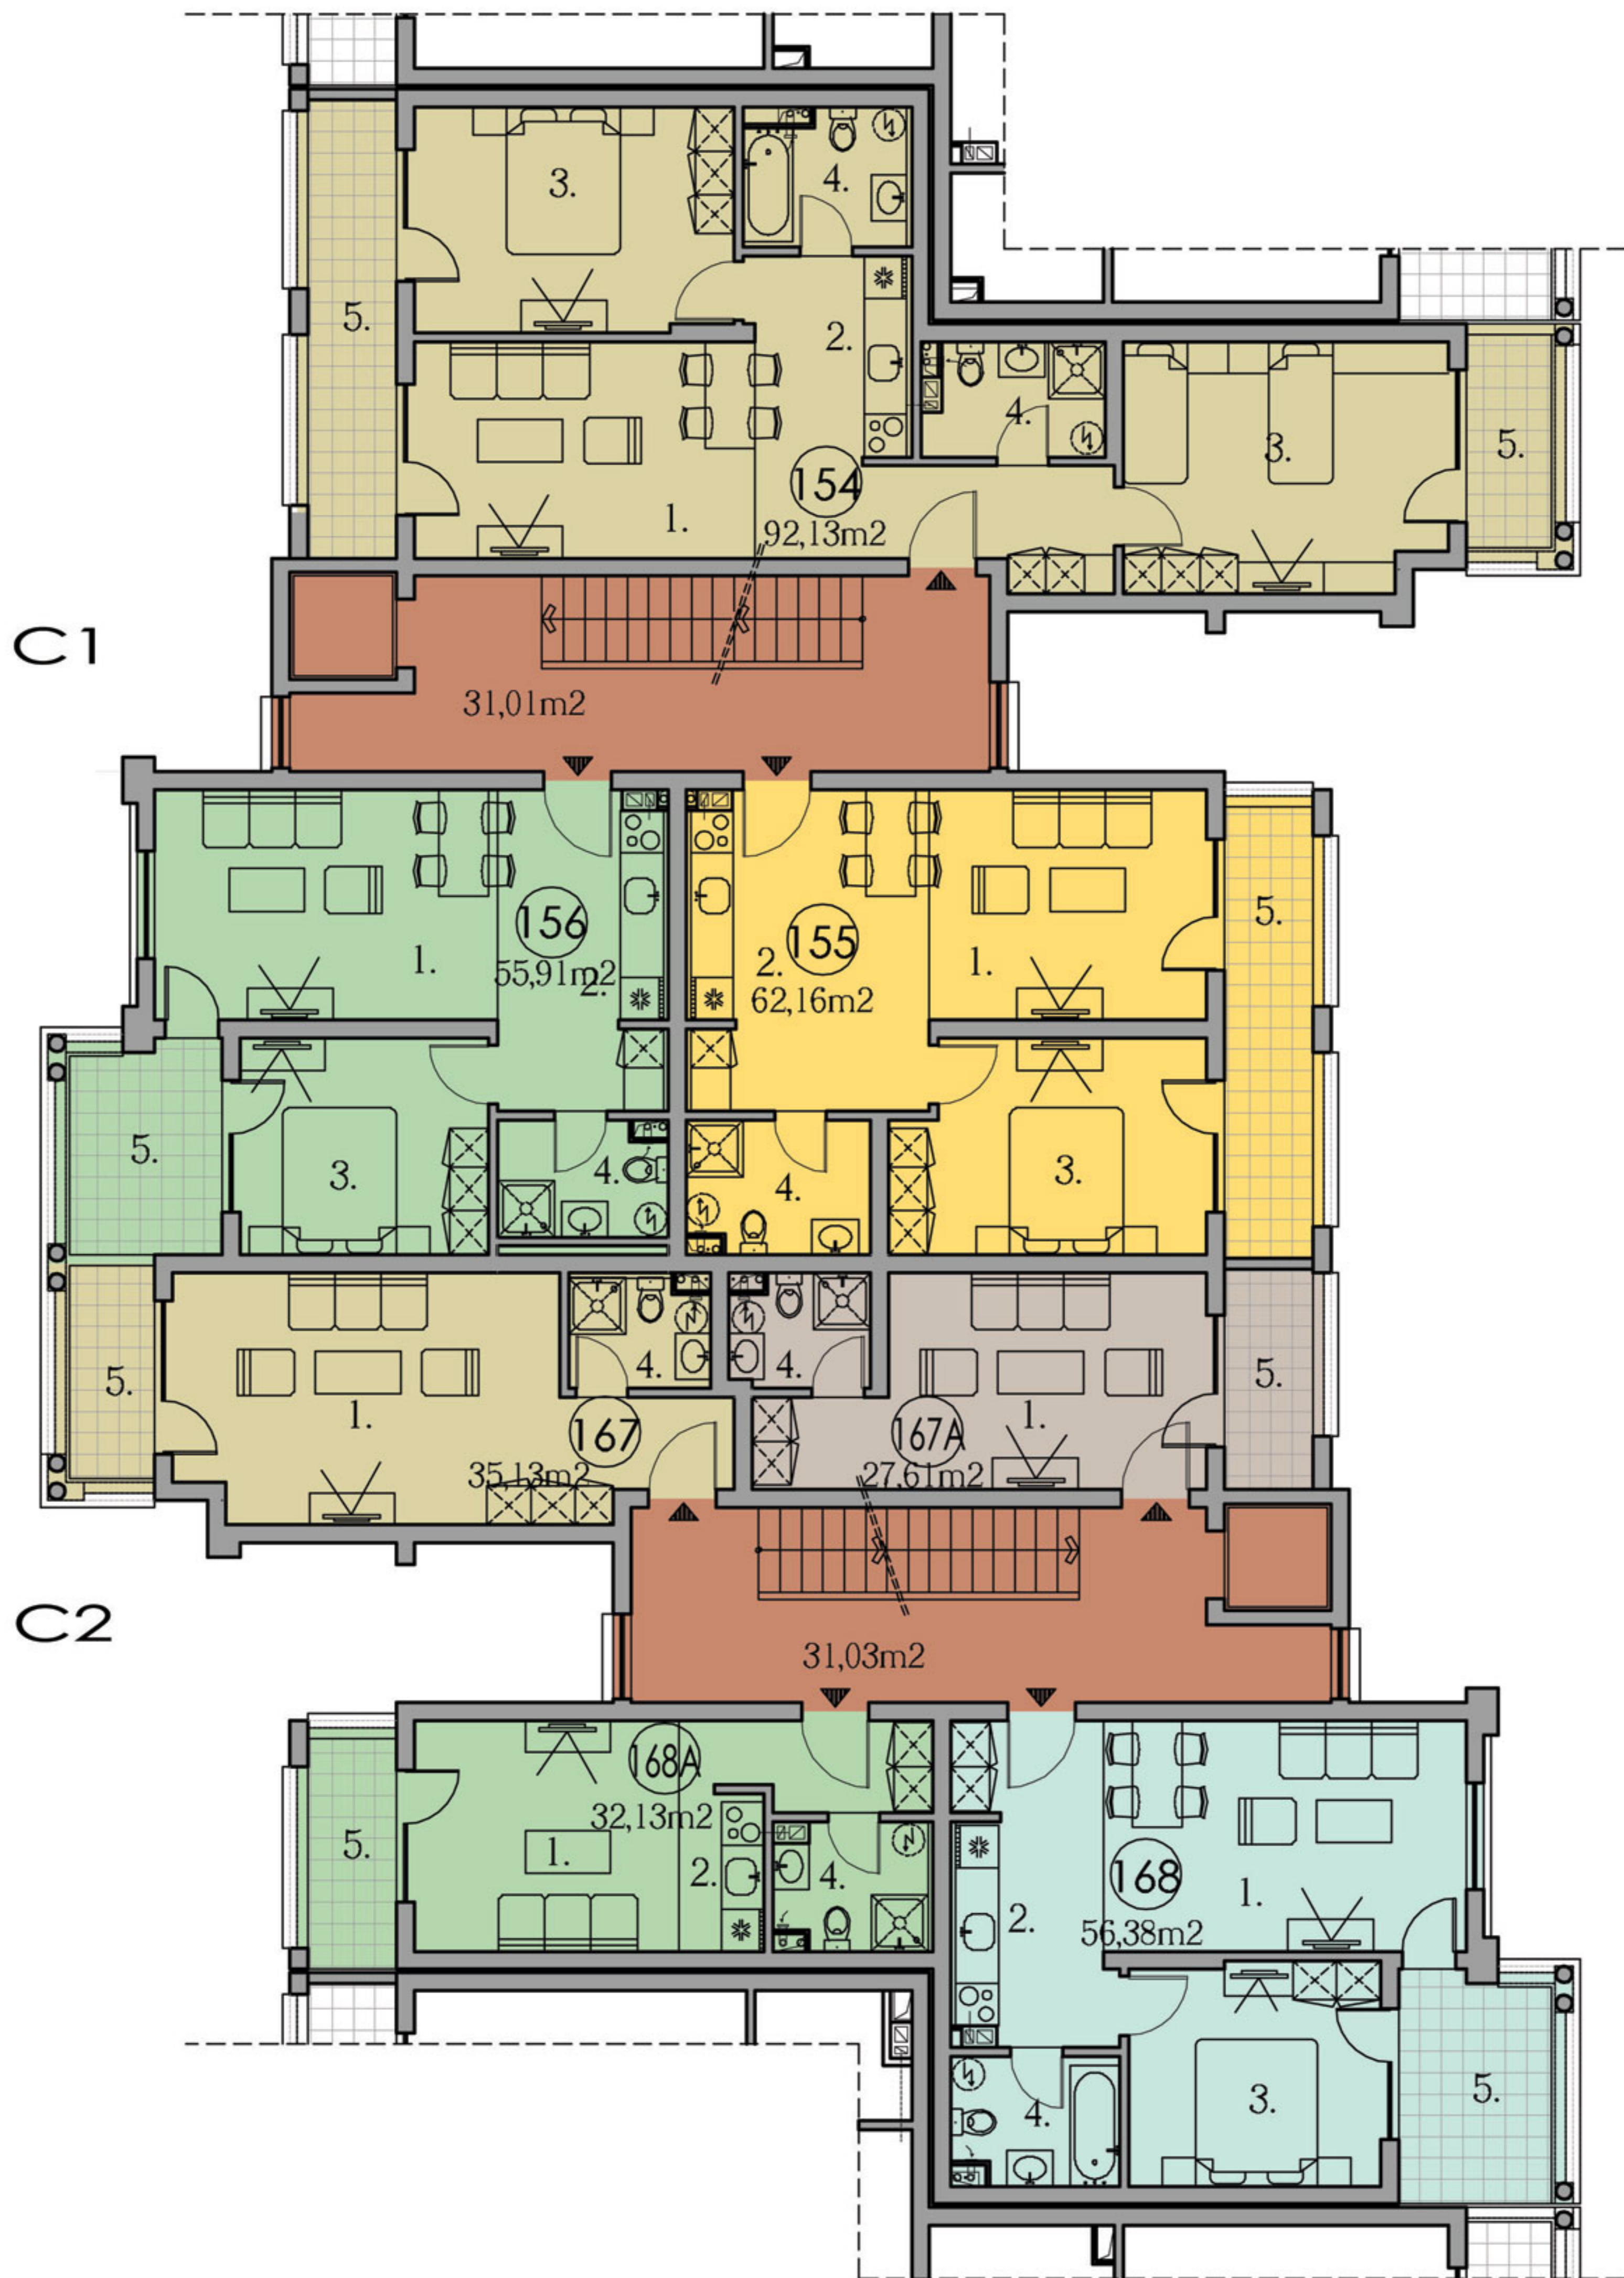

# PRESTIGE FORT BEACH - C1,C2

- 1.Living room
- 2.Kitchen
- 3.Bedroom
- 4.Bathroom
- 5.Terrace

GROUND FLOOR scale 1:150

# PRESTIGE FORT BEACH - C1,C2

- 1.Living room
- 2.Kitchen
- 3.Bedroom
- 4.Bathroom
- 5.Terrace

FIRST FLOOR scale 1:150

# PRESTIGE FORT BEACH - C1,C2

- 1.Living room
- 2.Kitchen
- 3.Bedroom
- 4.Bathroom
- 5.Terrace

SECOND FLOOR scale 1:150

FOURTH FLOOR scale 1:150