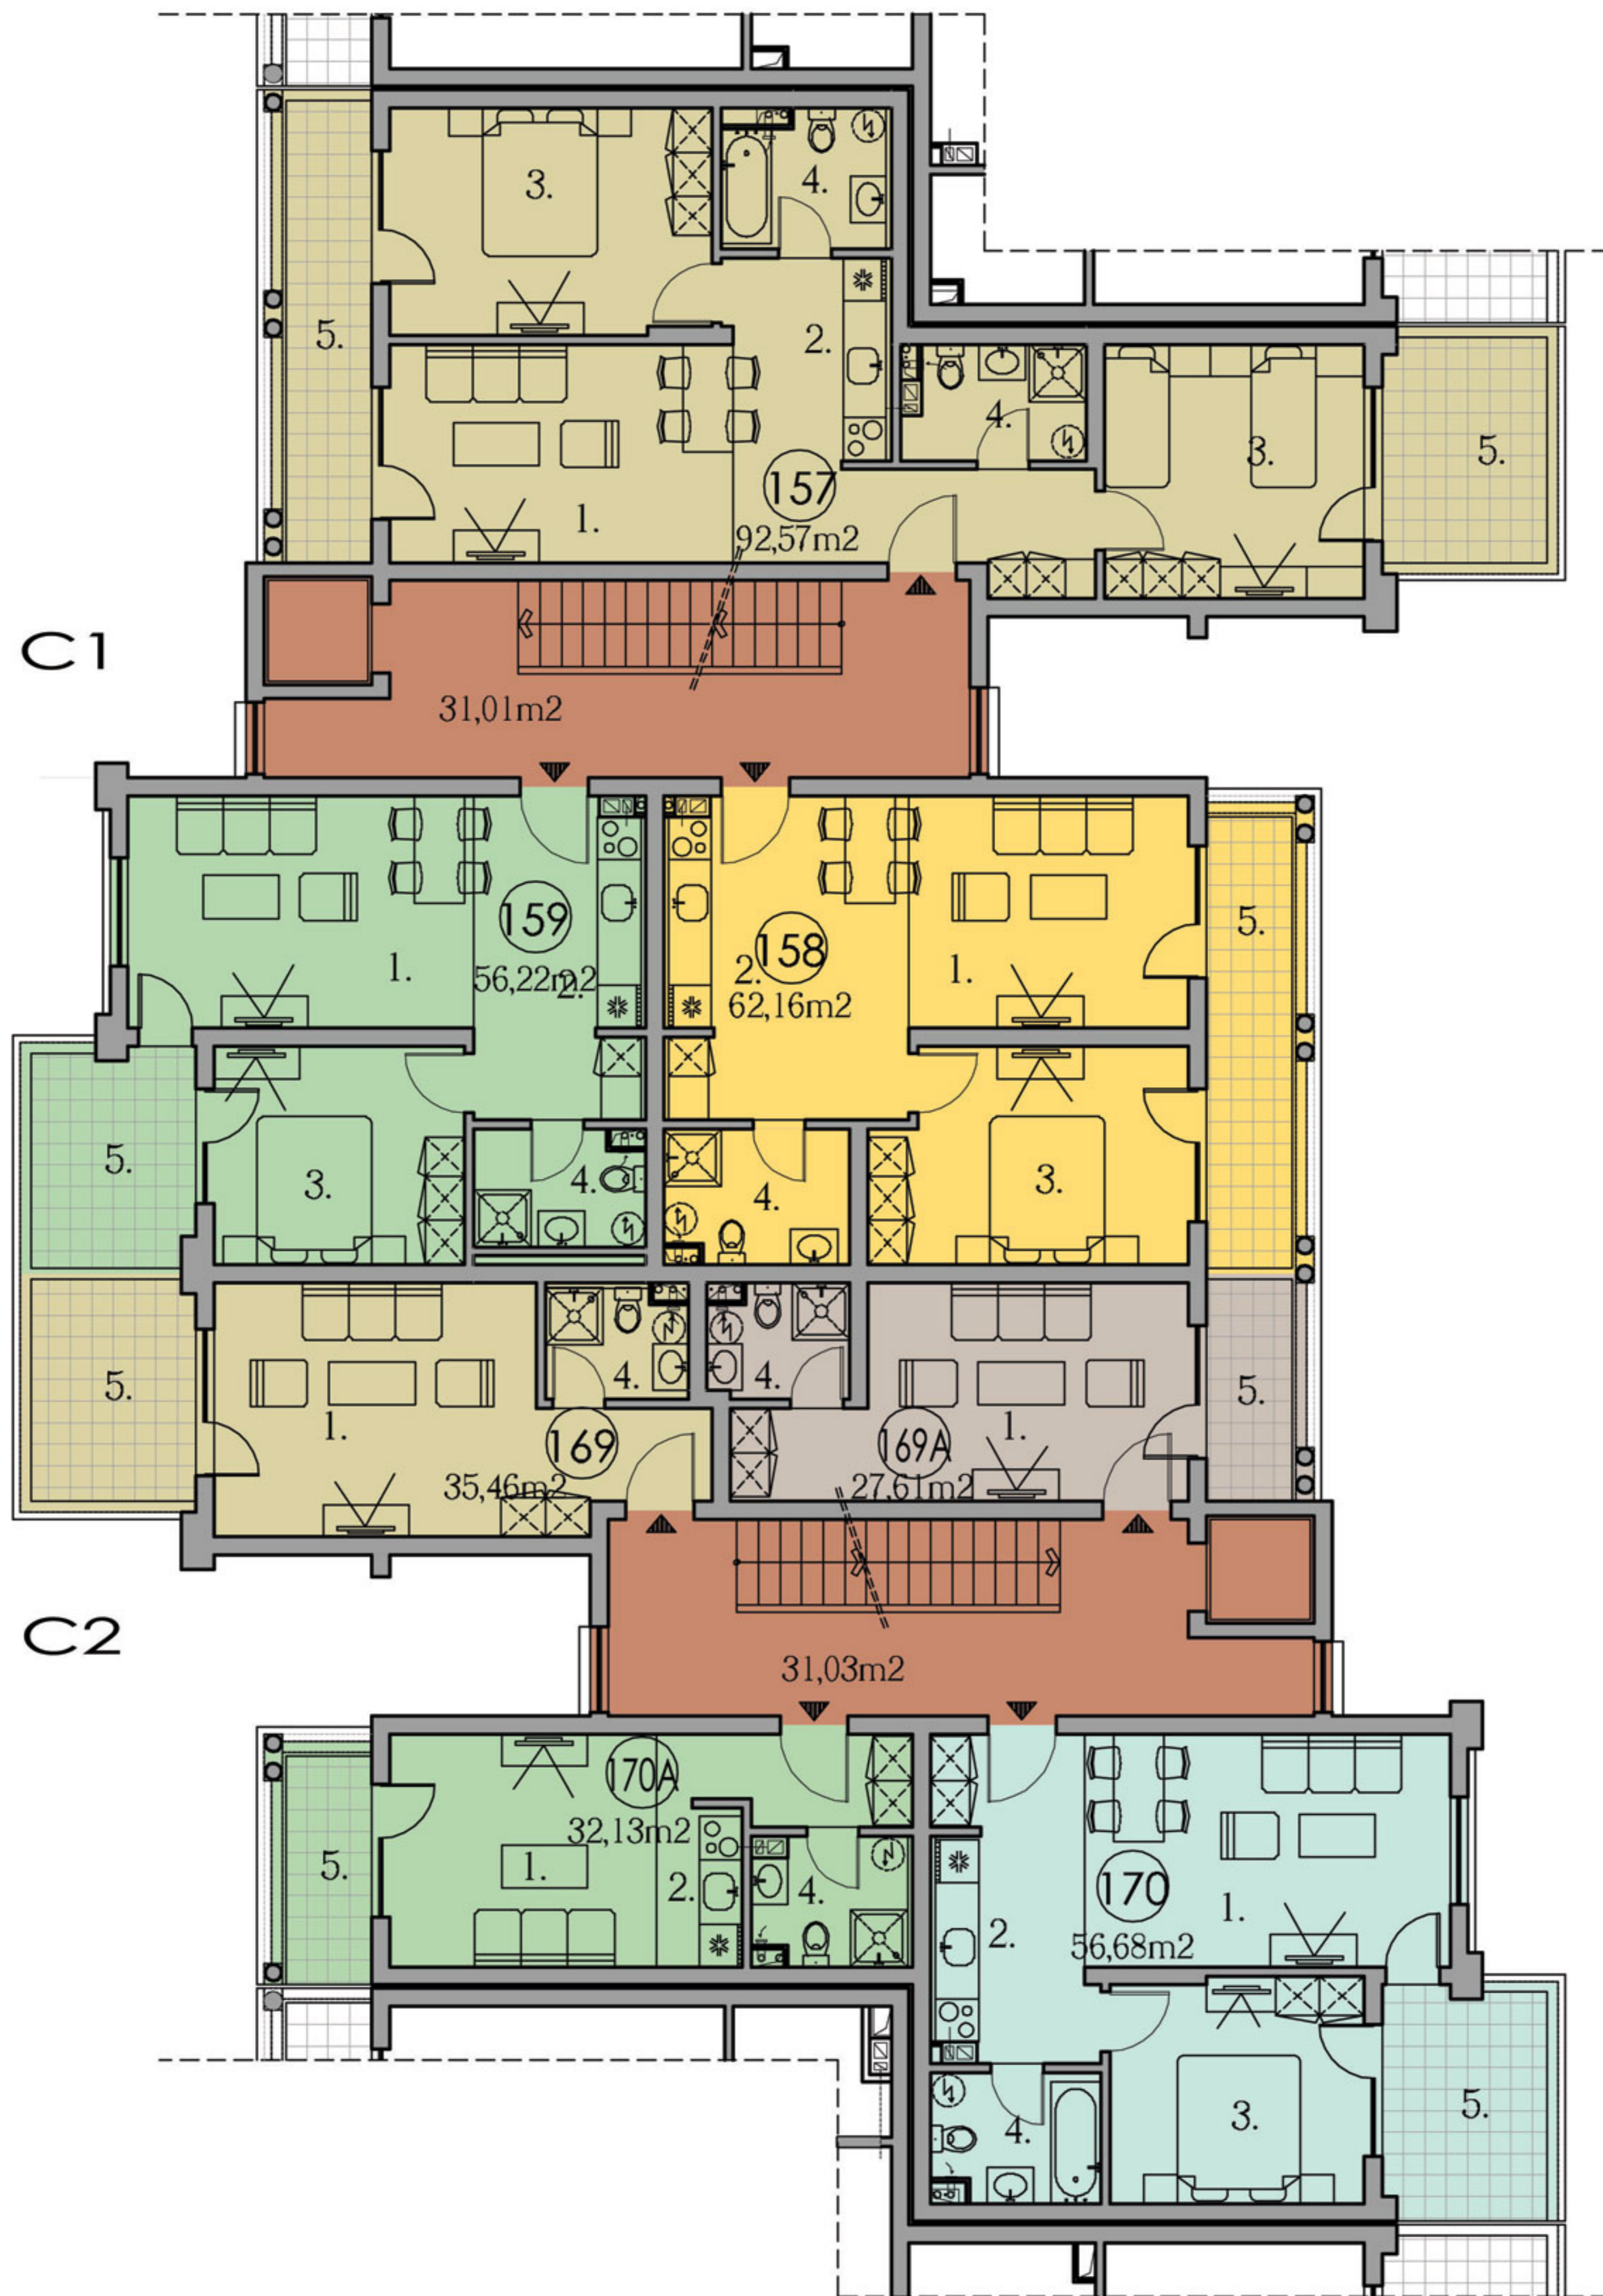

# PRESTIGE FORT BEACH - C1,C2

- 1.Living room
- 2.Kitchen
- 3.Bedroom
- 4.Bathroom
- 5.Terrace

GROUND FLOOR scale 1:150

# PRESTIGE FORT BEACH - C1,C2

- 1.Living room
- 2.Kitchen
- 3.Bedroom
- 4.Bathroom
- 5.Terrace

FIRST FLOOR scale 1:150

# PRESTIGE FORT BEACH - C1,C2

- 1.Living room
- 2.Kitchen
- 3.Bedroom
- 4.Bathroom
- 5.Terrace

SECOND FLOOR scale 1:150

FOURTH FLOOR scale 1:150