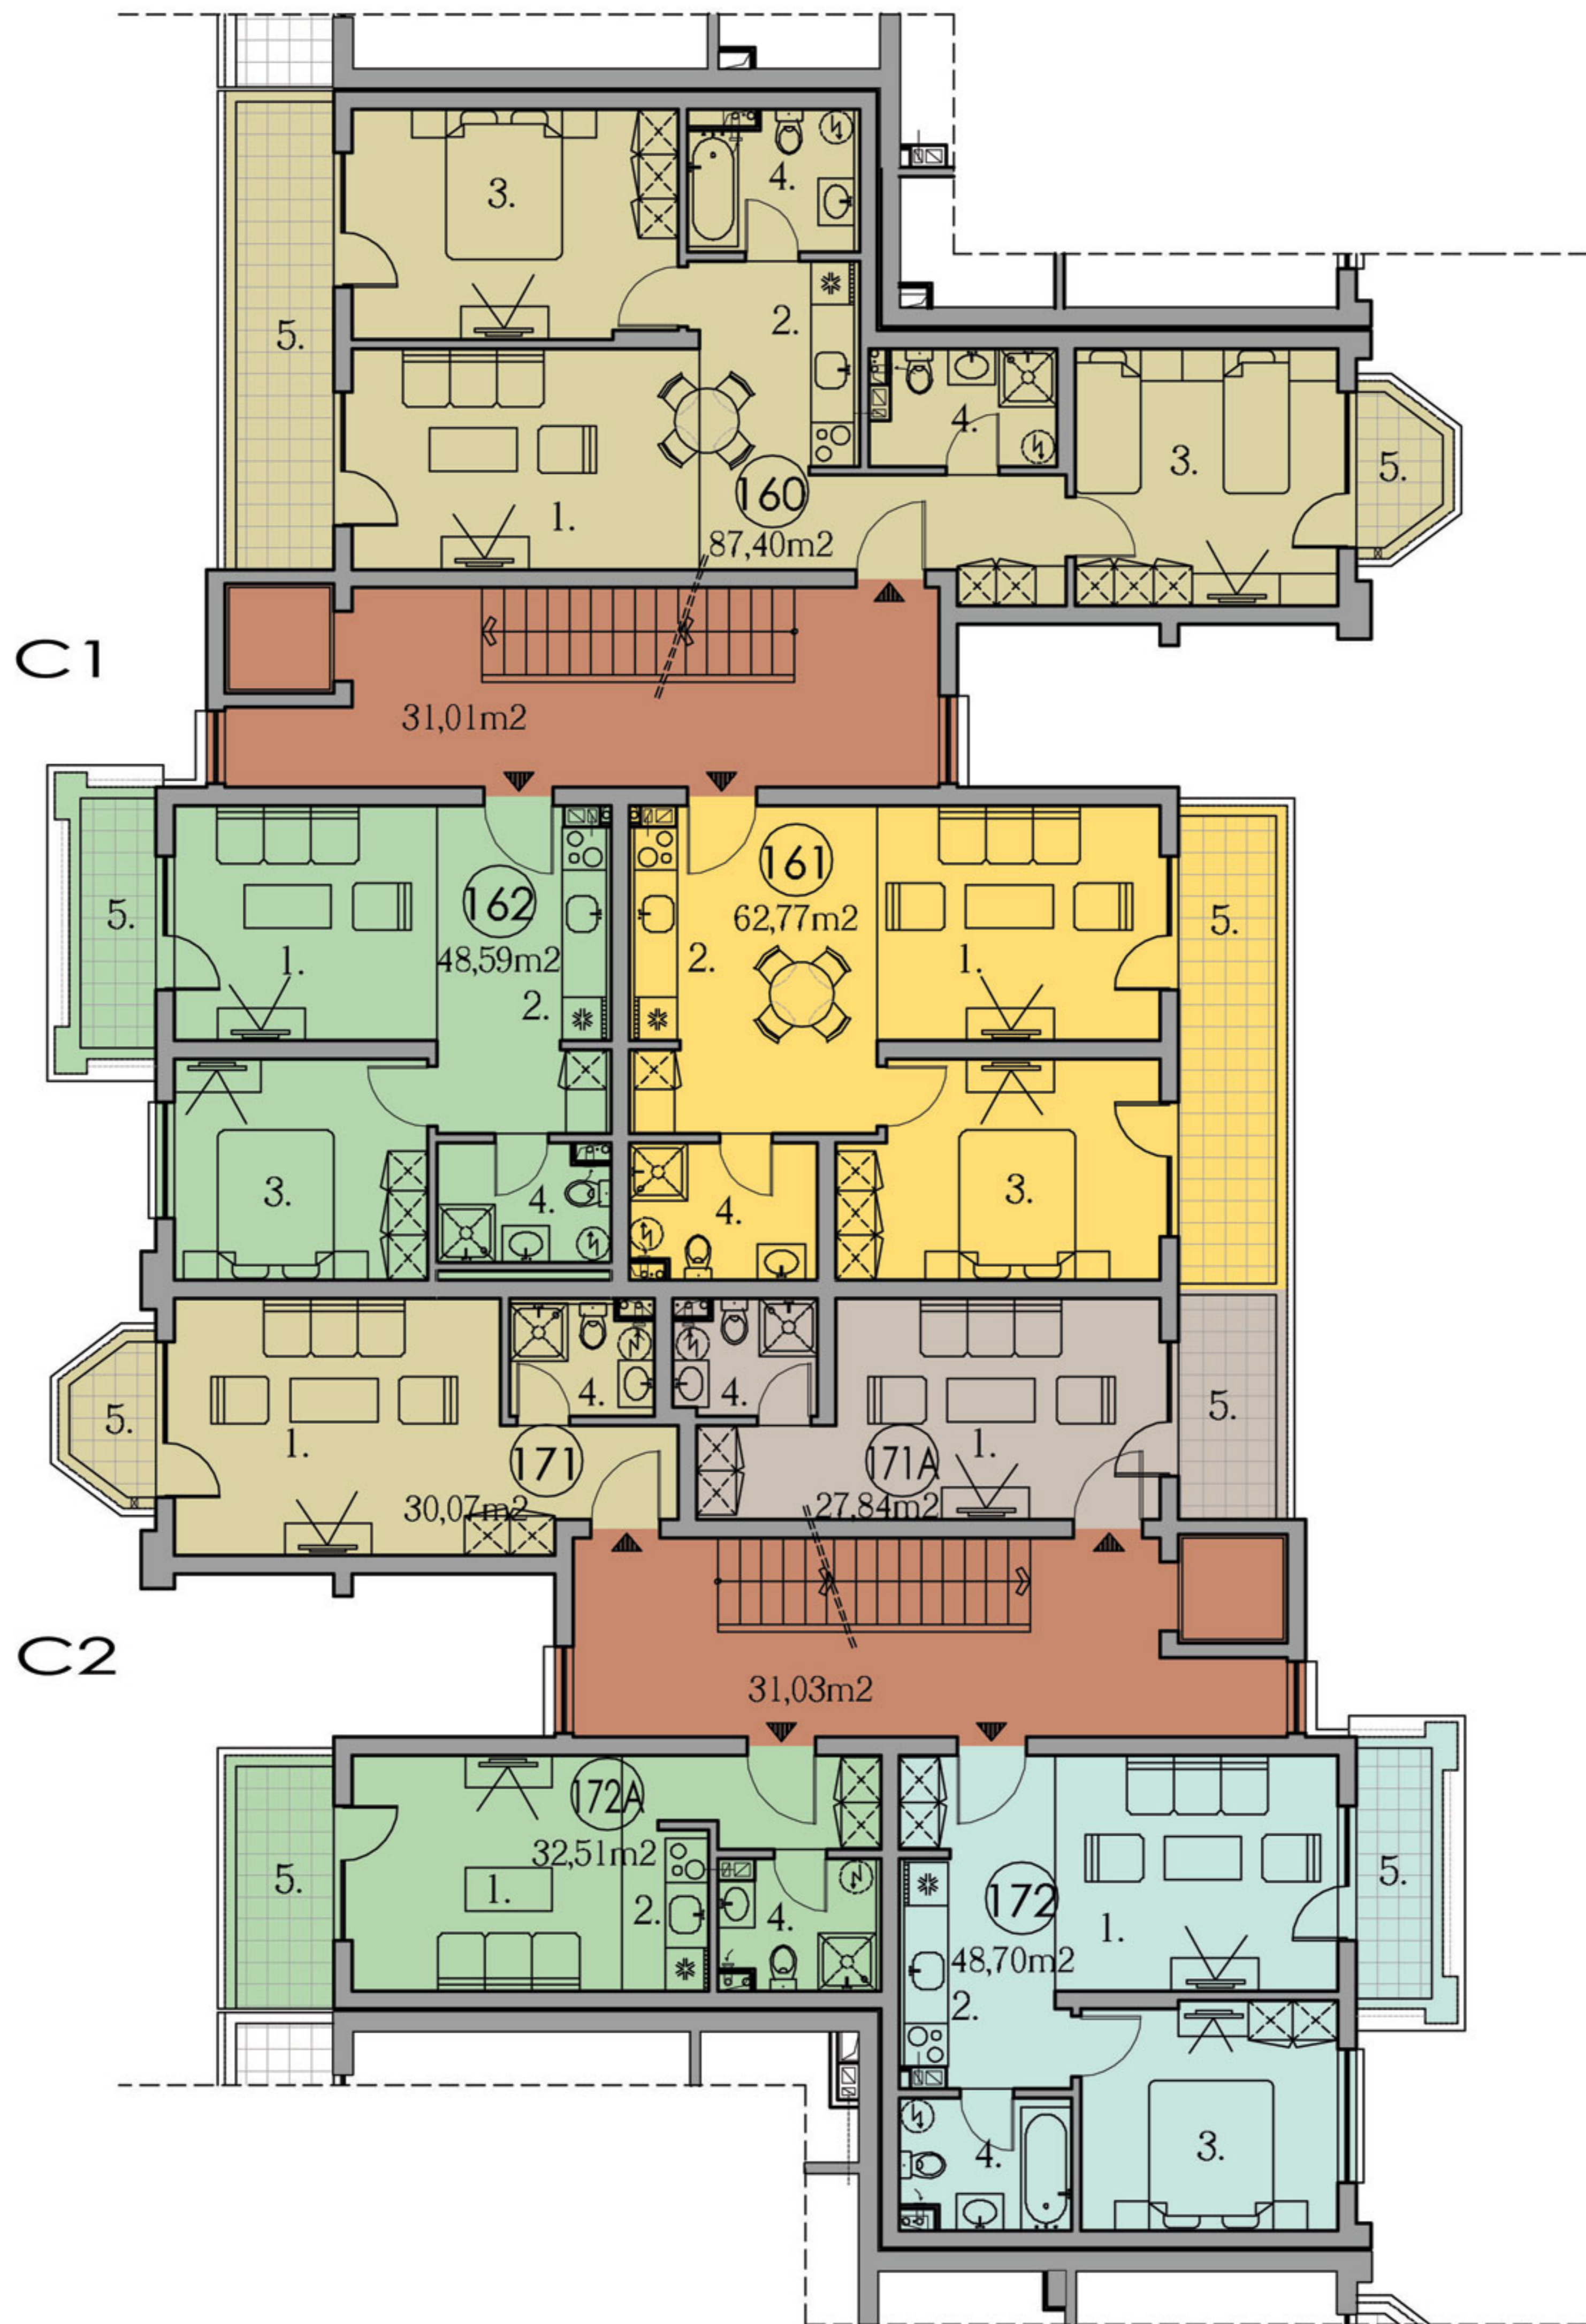

# PRESTIGE FORT BEACH - C1,C2

- 1.Living room
- 2.Kitchen
- 3.Bedroom
- 4.Bathroom
- 5.Terrace

GROUND FLOOR scale 1:150

# PRESTIGE FORT BEACH - C1,C2

- 1.Living room
- 2.Kitchen
- 3.Bedroom
- 4.Bathroom
- 5.Terrace

FIRST FLOOR scale 1:150

# PRESTIGE FORT BEACH - C1,C2

- 1.Living room
- 2.Kitchen
- 3.Bedroom
- 4.Bathroom
- 5.Terrace

SECOND FLOOR scale 1:150

# PRESTIGE FORT BEACH - C1,C2

- 1.Living room
- 2.Kitchen
- 3.Bedroom
- 4.Bathroom
- 5.Terrace

THIRD FLOOR scale 1:150