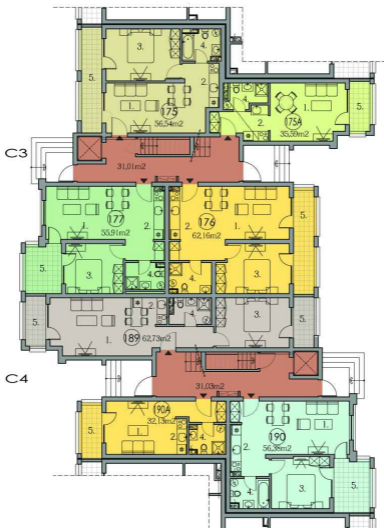

# PRESTIGE FORT BEACH - C1,C2

- 1.Living room
- 2.Kitchen
- 3.Bedroom
- 4.Bathroom
- 5.Terrace

THIRD FLOOR scale 1:150

# PRESTIGE FORT BEACH - C1,C2

- 1.Living room
- 2.Kitchen
- 3.Bedroom
- 4.Bathroom
- 5.Terrace

FOURTH FLOOR scale 1:150

PRESTIGE FORT BEACH - C3,C4

- 1.Living room
- 2.Kitchen
- 3.Bedroom
- 4.Bathroom
- 5.Terrace

GROUND FLOOR scale 1:150

PRESTIGE FORT BEACH - C3,C4

- 1.Living room
- 2.Kitchen
- 3.Bedroom
- 4.Bathroom
- 5.Terrace

FIRST FLOOR scale 1:150

PRESTIGE FORT BEACH - C3,C4

- 1.Living room
- 2.Kitchen
- 3.Bedroom
- 4.Bathroom
- 5.Terrace