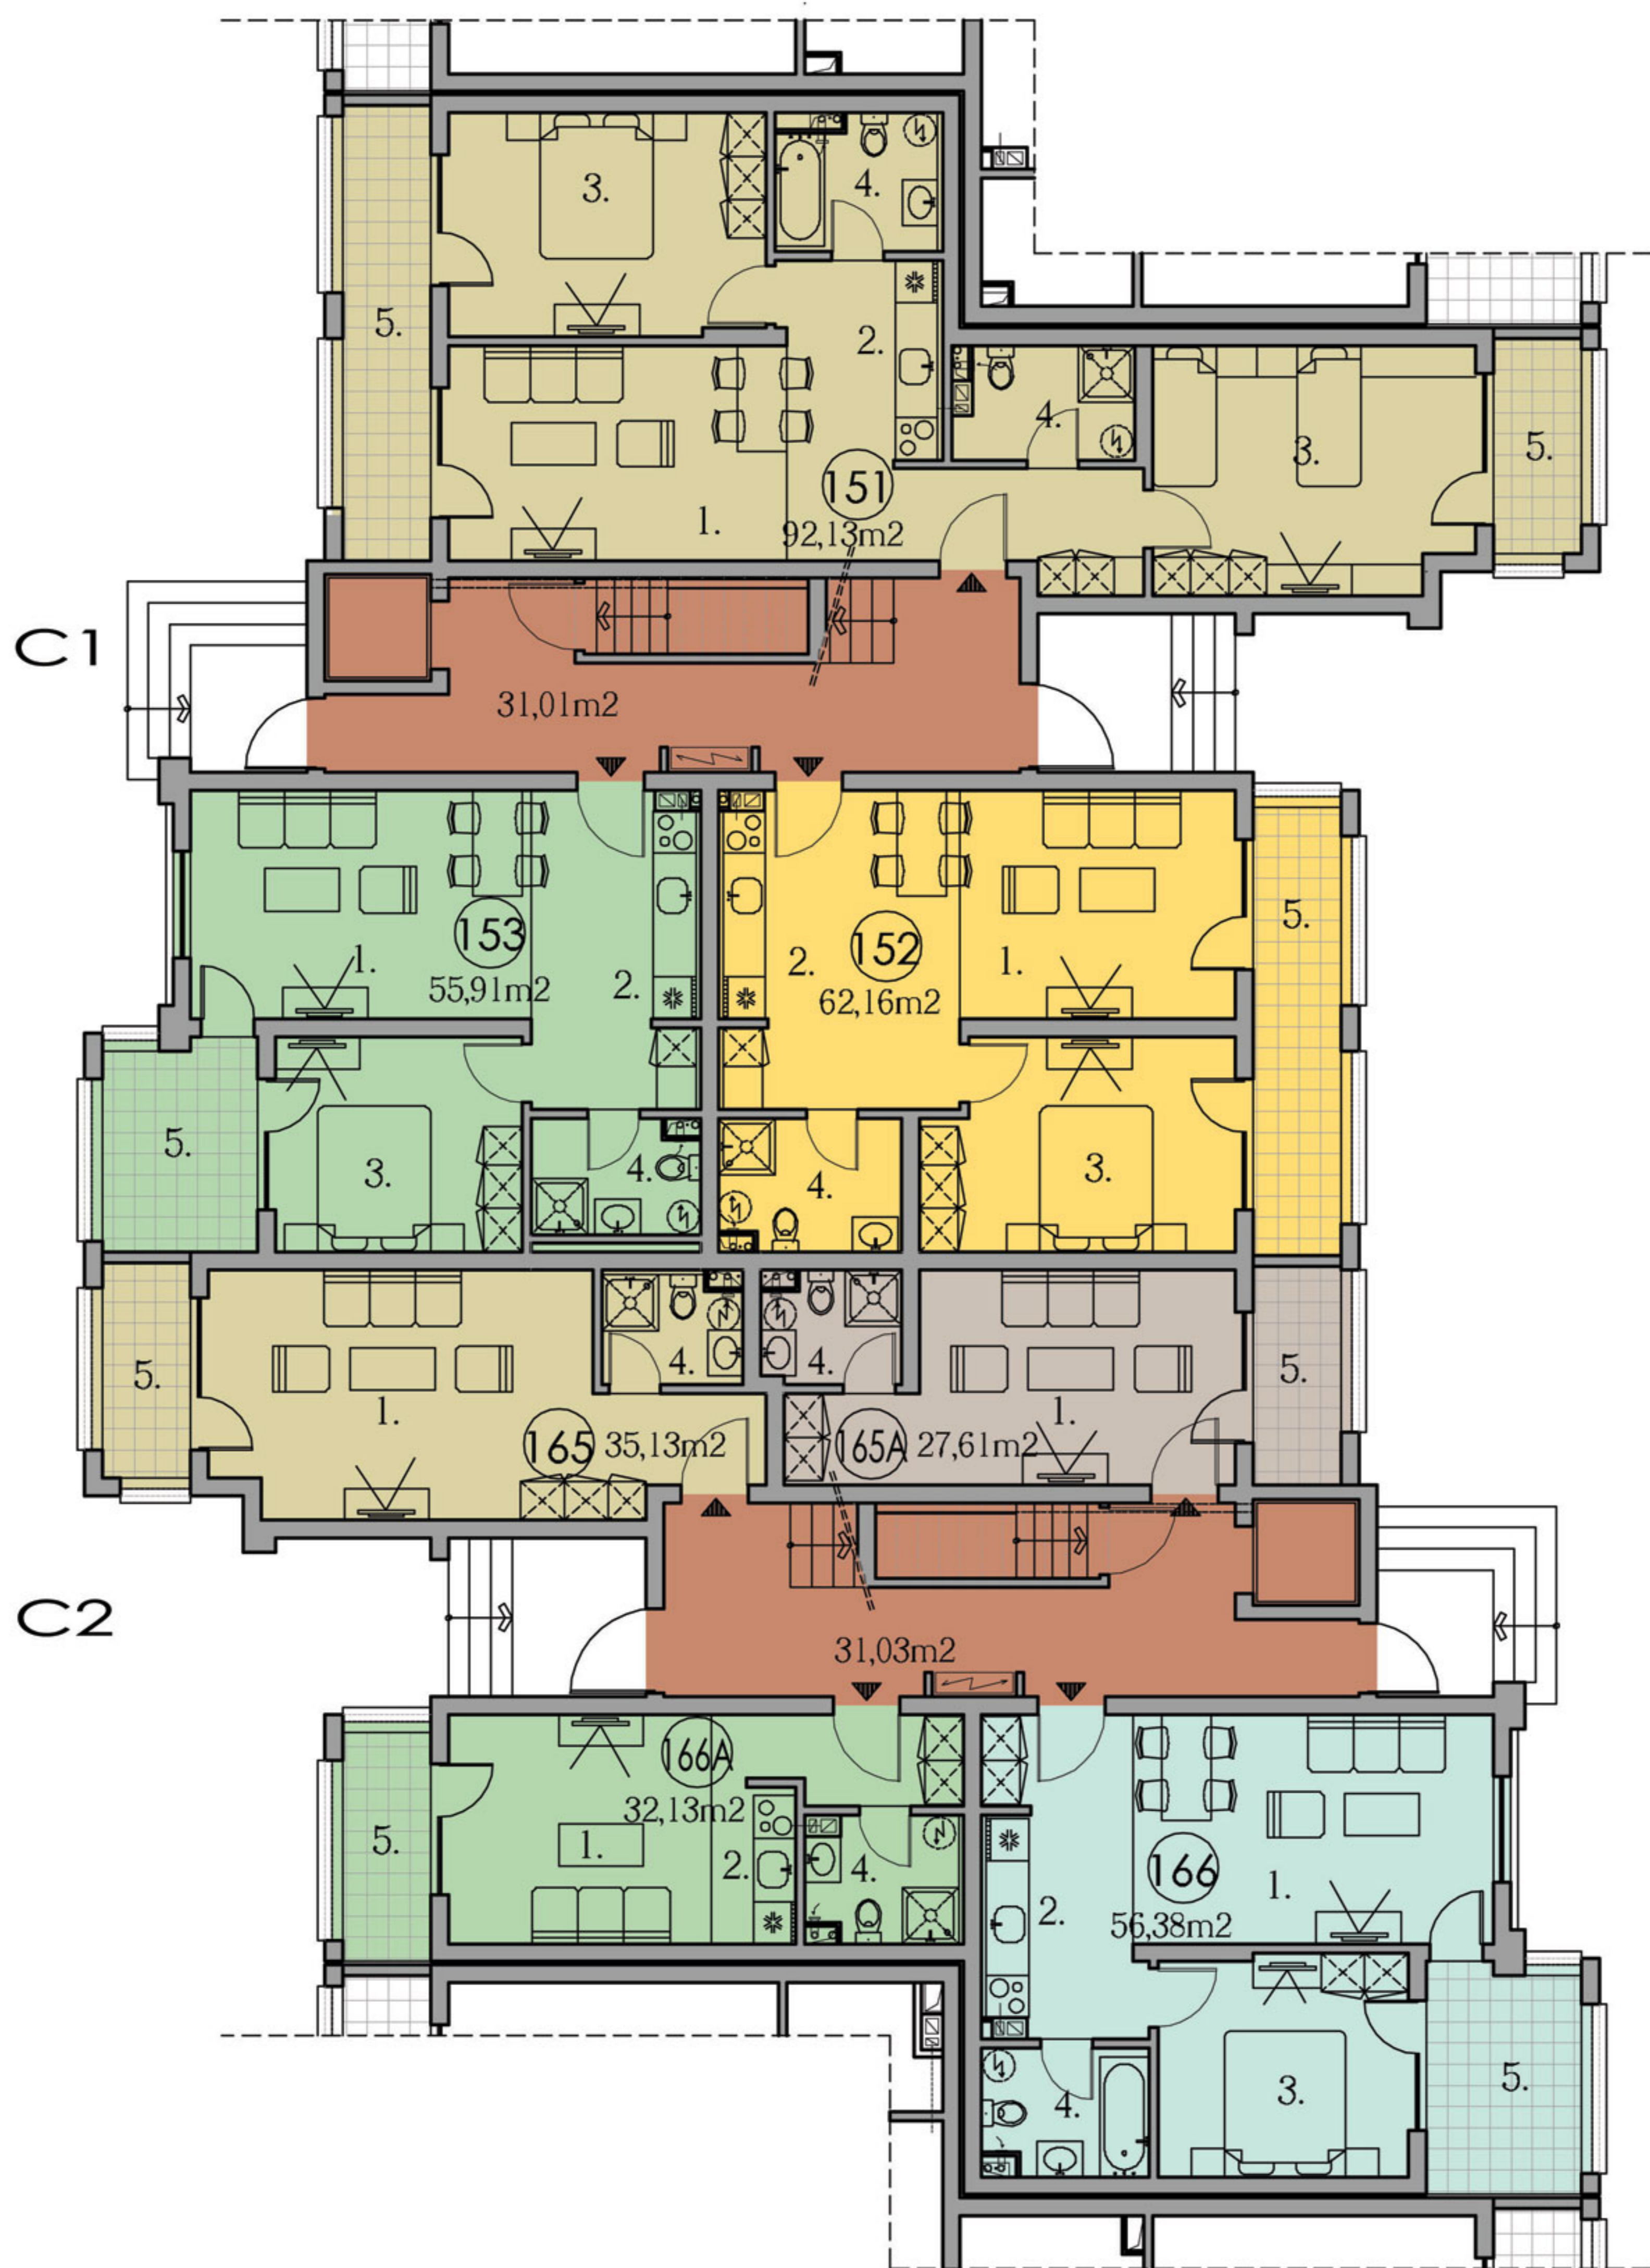

# PRESTIGE FORT BEACH - C1,C2

- 1.Living room
- 2.Kitchen
- 3.Bedroom
- 4.Bathroom
- 5.Terrace

GROUND FLOOR scale 1:150

# PRESTIGE FORT BEACH - C1,C2

- 1.Living room
- 2.Kitchen
- 3.Bedroom
- 4.Bathroom
- 5.Terrace

FIRST FLOOR scale 1:150

# PRESTIGE FORT BEACH - C1,C2

- 1.Living room
- 2.Kitchen
- 3.Bedroom
- 4.Bathroom
- 5.Terrace

SECOND FLOOR scale 1:150