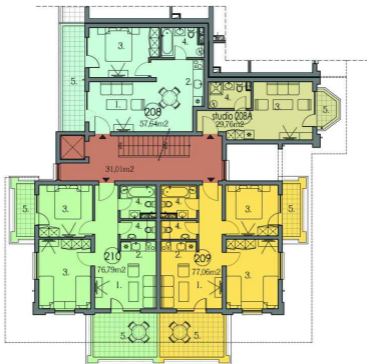

PRESTIGE FORT BEACH - C5

1. Living room
2. Kitchen
3. Bedroom
4. Bathroom
5. Terrace

THIRD FLOOR scale 1:150