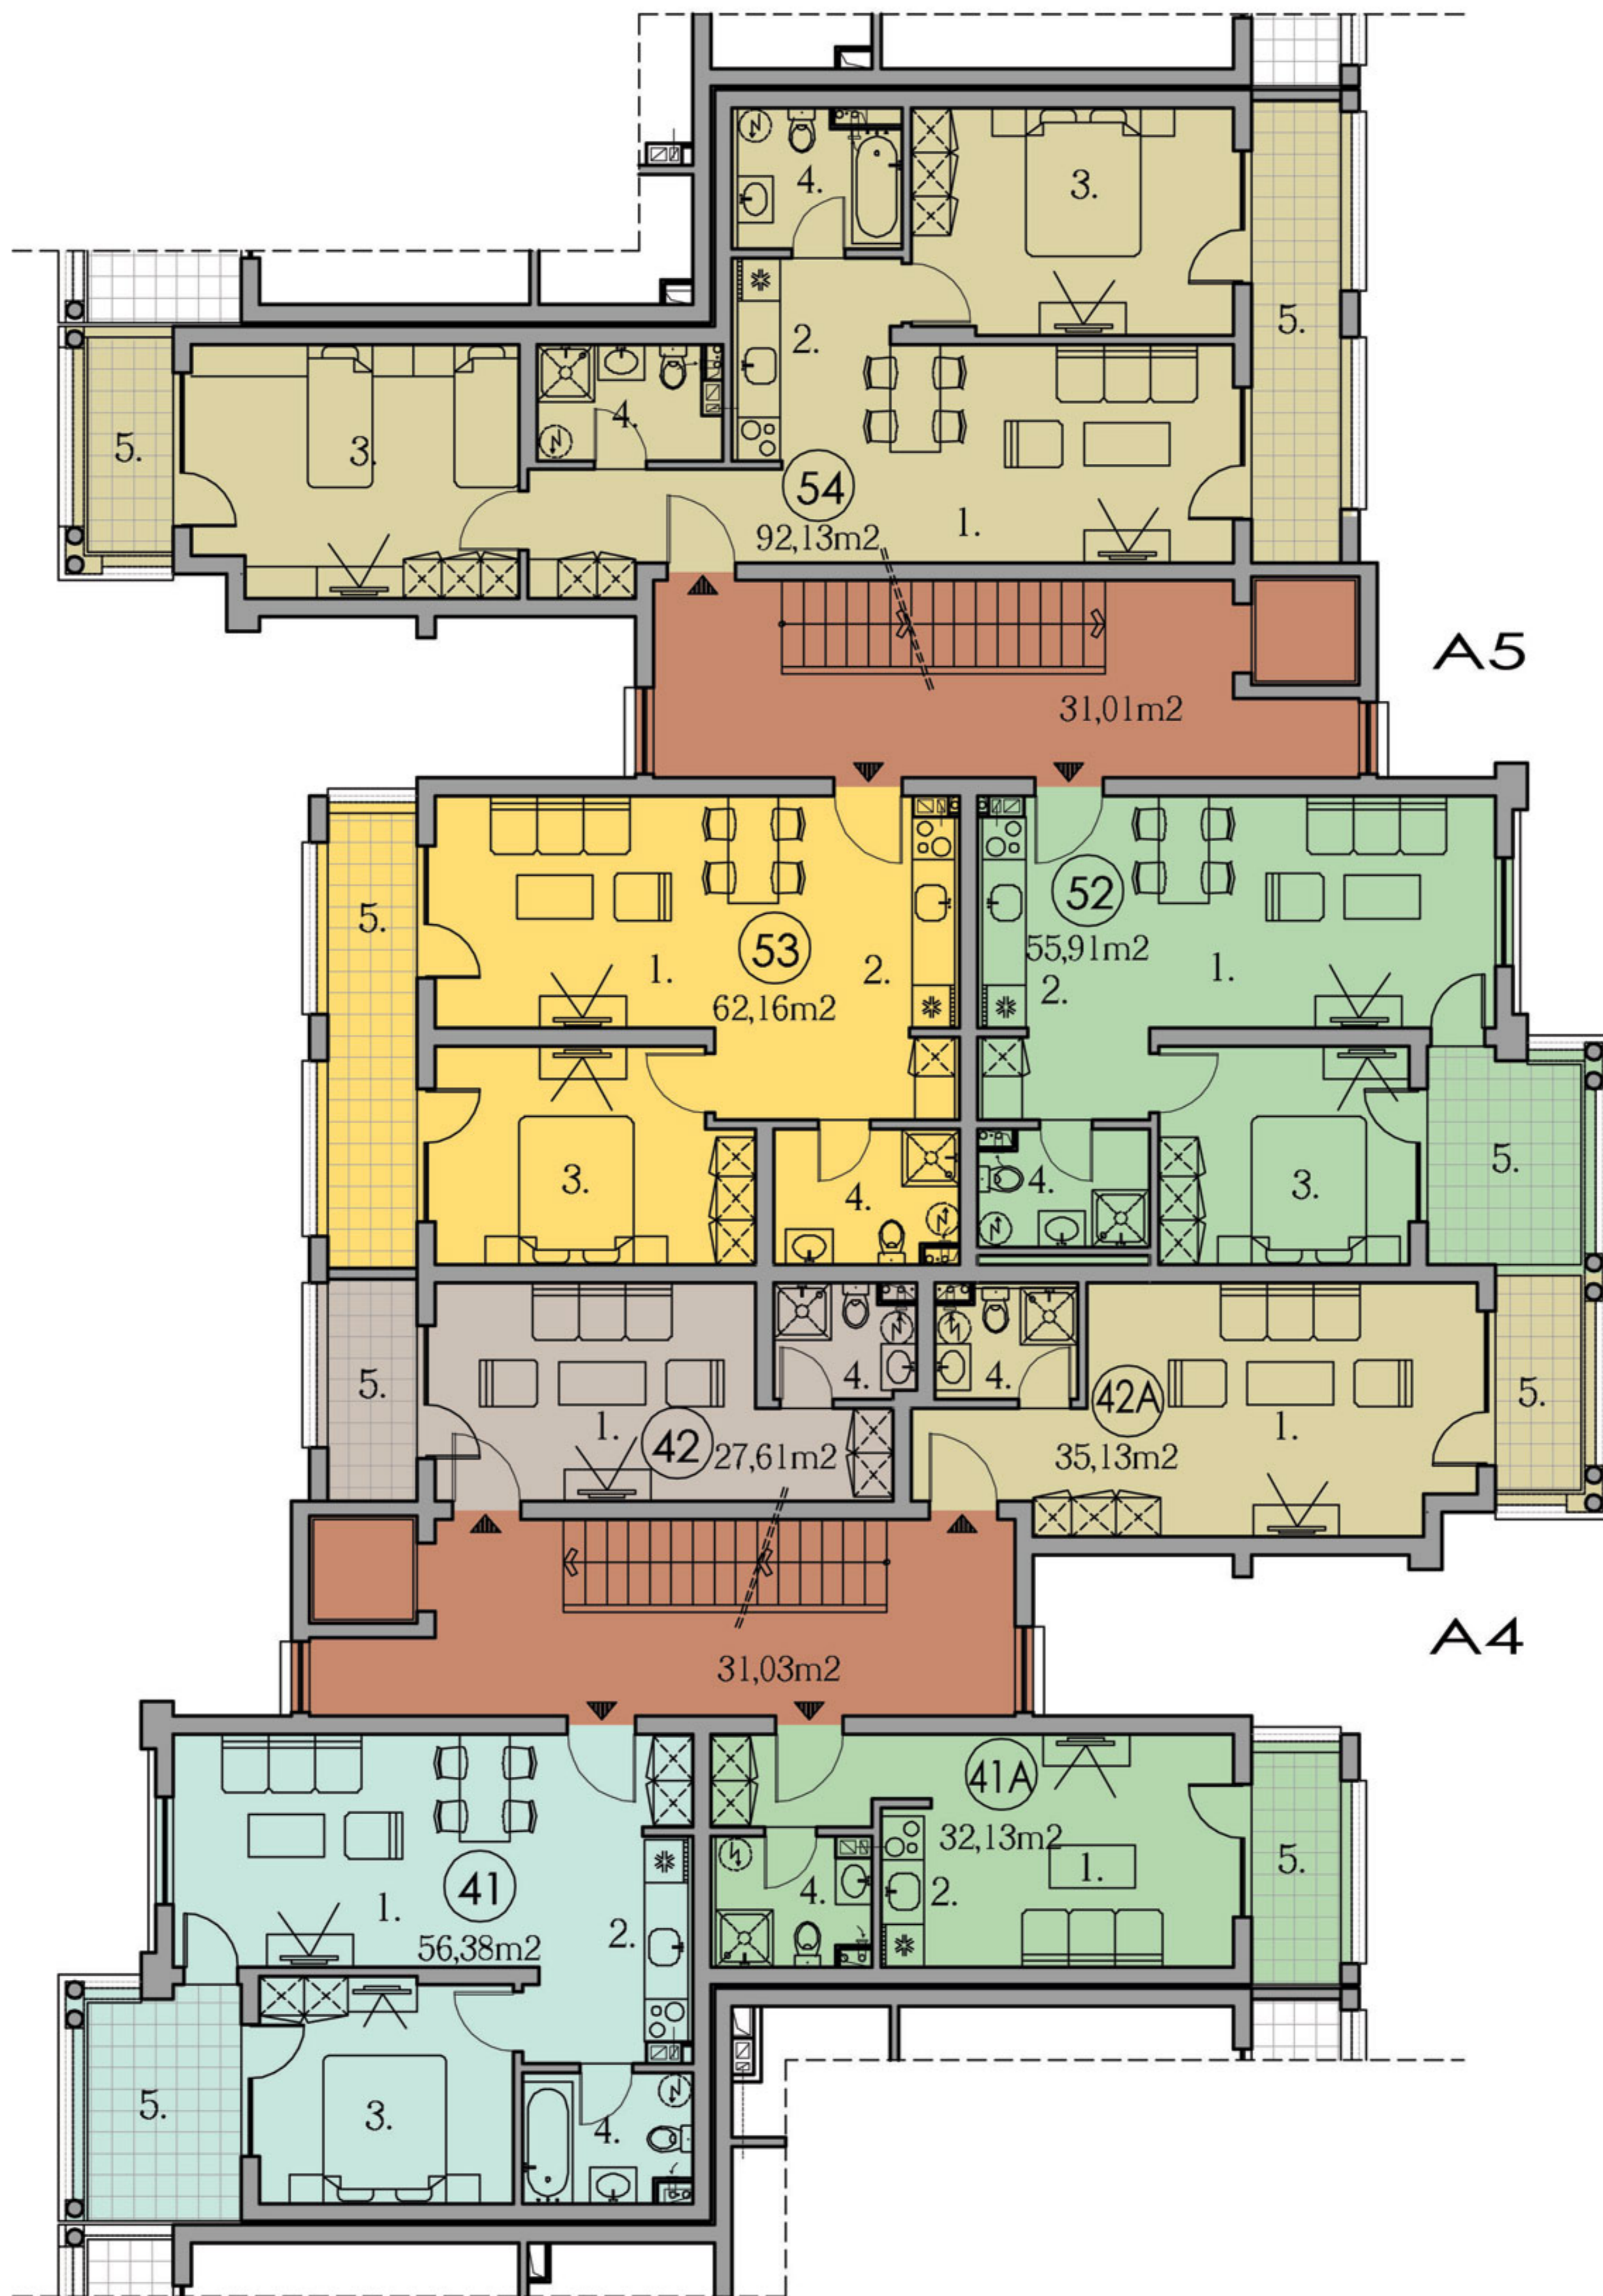

PRESTIGE FORT BEACH - A1

GROUND FLOOR scale 1:150

- 1.Living room
- 2.Kitchen
- 3.Bedroom
- 4.Bathroom
- 5.Terrace

PRESTIGE FORT BEACH - A1

FIRST FLOOR scale 1:150

- 1. Living room
- 2. Kitchen
- 3. Bedroom
- 4. Bathroom
- 5. Terrace

PRESTIGE FORT BEACH - A1

FOURTH FLOOR scale 1:150

- 1. Living room
- 2. Kitchen
- 3. Bedroom
- 4. Bathroom
- 5. Terrace

PRESTIGE FORT BEACH - A2,A3

GROUND FLOOR scale 1:150

- 1. Living room
- 2. Kitchen
- 3. Bedroom
- 4. Bathroom
- 5. Terrace

PRESTIGE FORT BEACH - A4,A5

GROUND FLOOR scale 1:150

- 1.Living room
- 2.Kitchen
- 3.Bedroom
- 4.Bathroom
- 5.Terrace

PRESTIGE FORT BEACH - A4,A5

FIRST FLOOR scale 1:150

- 1.Living room
- 2.Kitchen
- 3.Bedroom
- 4.Bathroom
- 5.Terrace

PRESTIGE FORT BEACH - A4,A5

SECOND FLOOR scale 1:150

- 1. Living room
- 2. Kitchen
- 3. Bedroom
- 4. Bathroom
- 5. Terrace

PRESTIGE FORT BEACH - A4,A5

THIRD FLOOR scale 1:150

- 1. Living room
- 2. Kitchen
- 3. Bedroom
- 4. Bathroom
- 5. Terrace