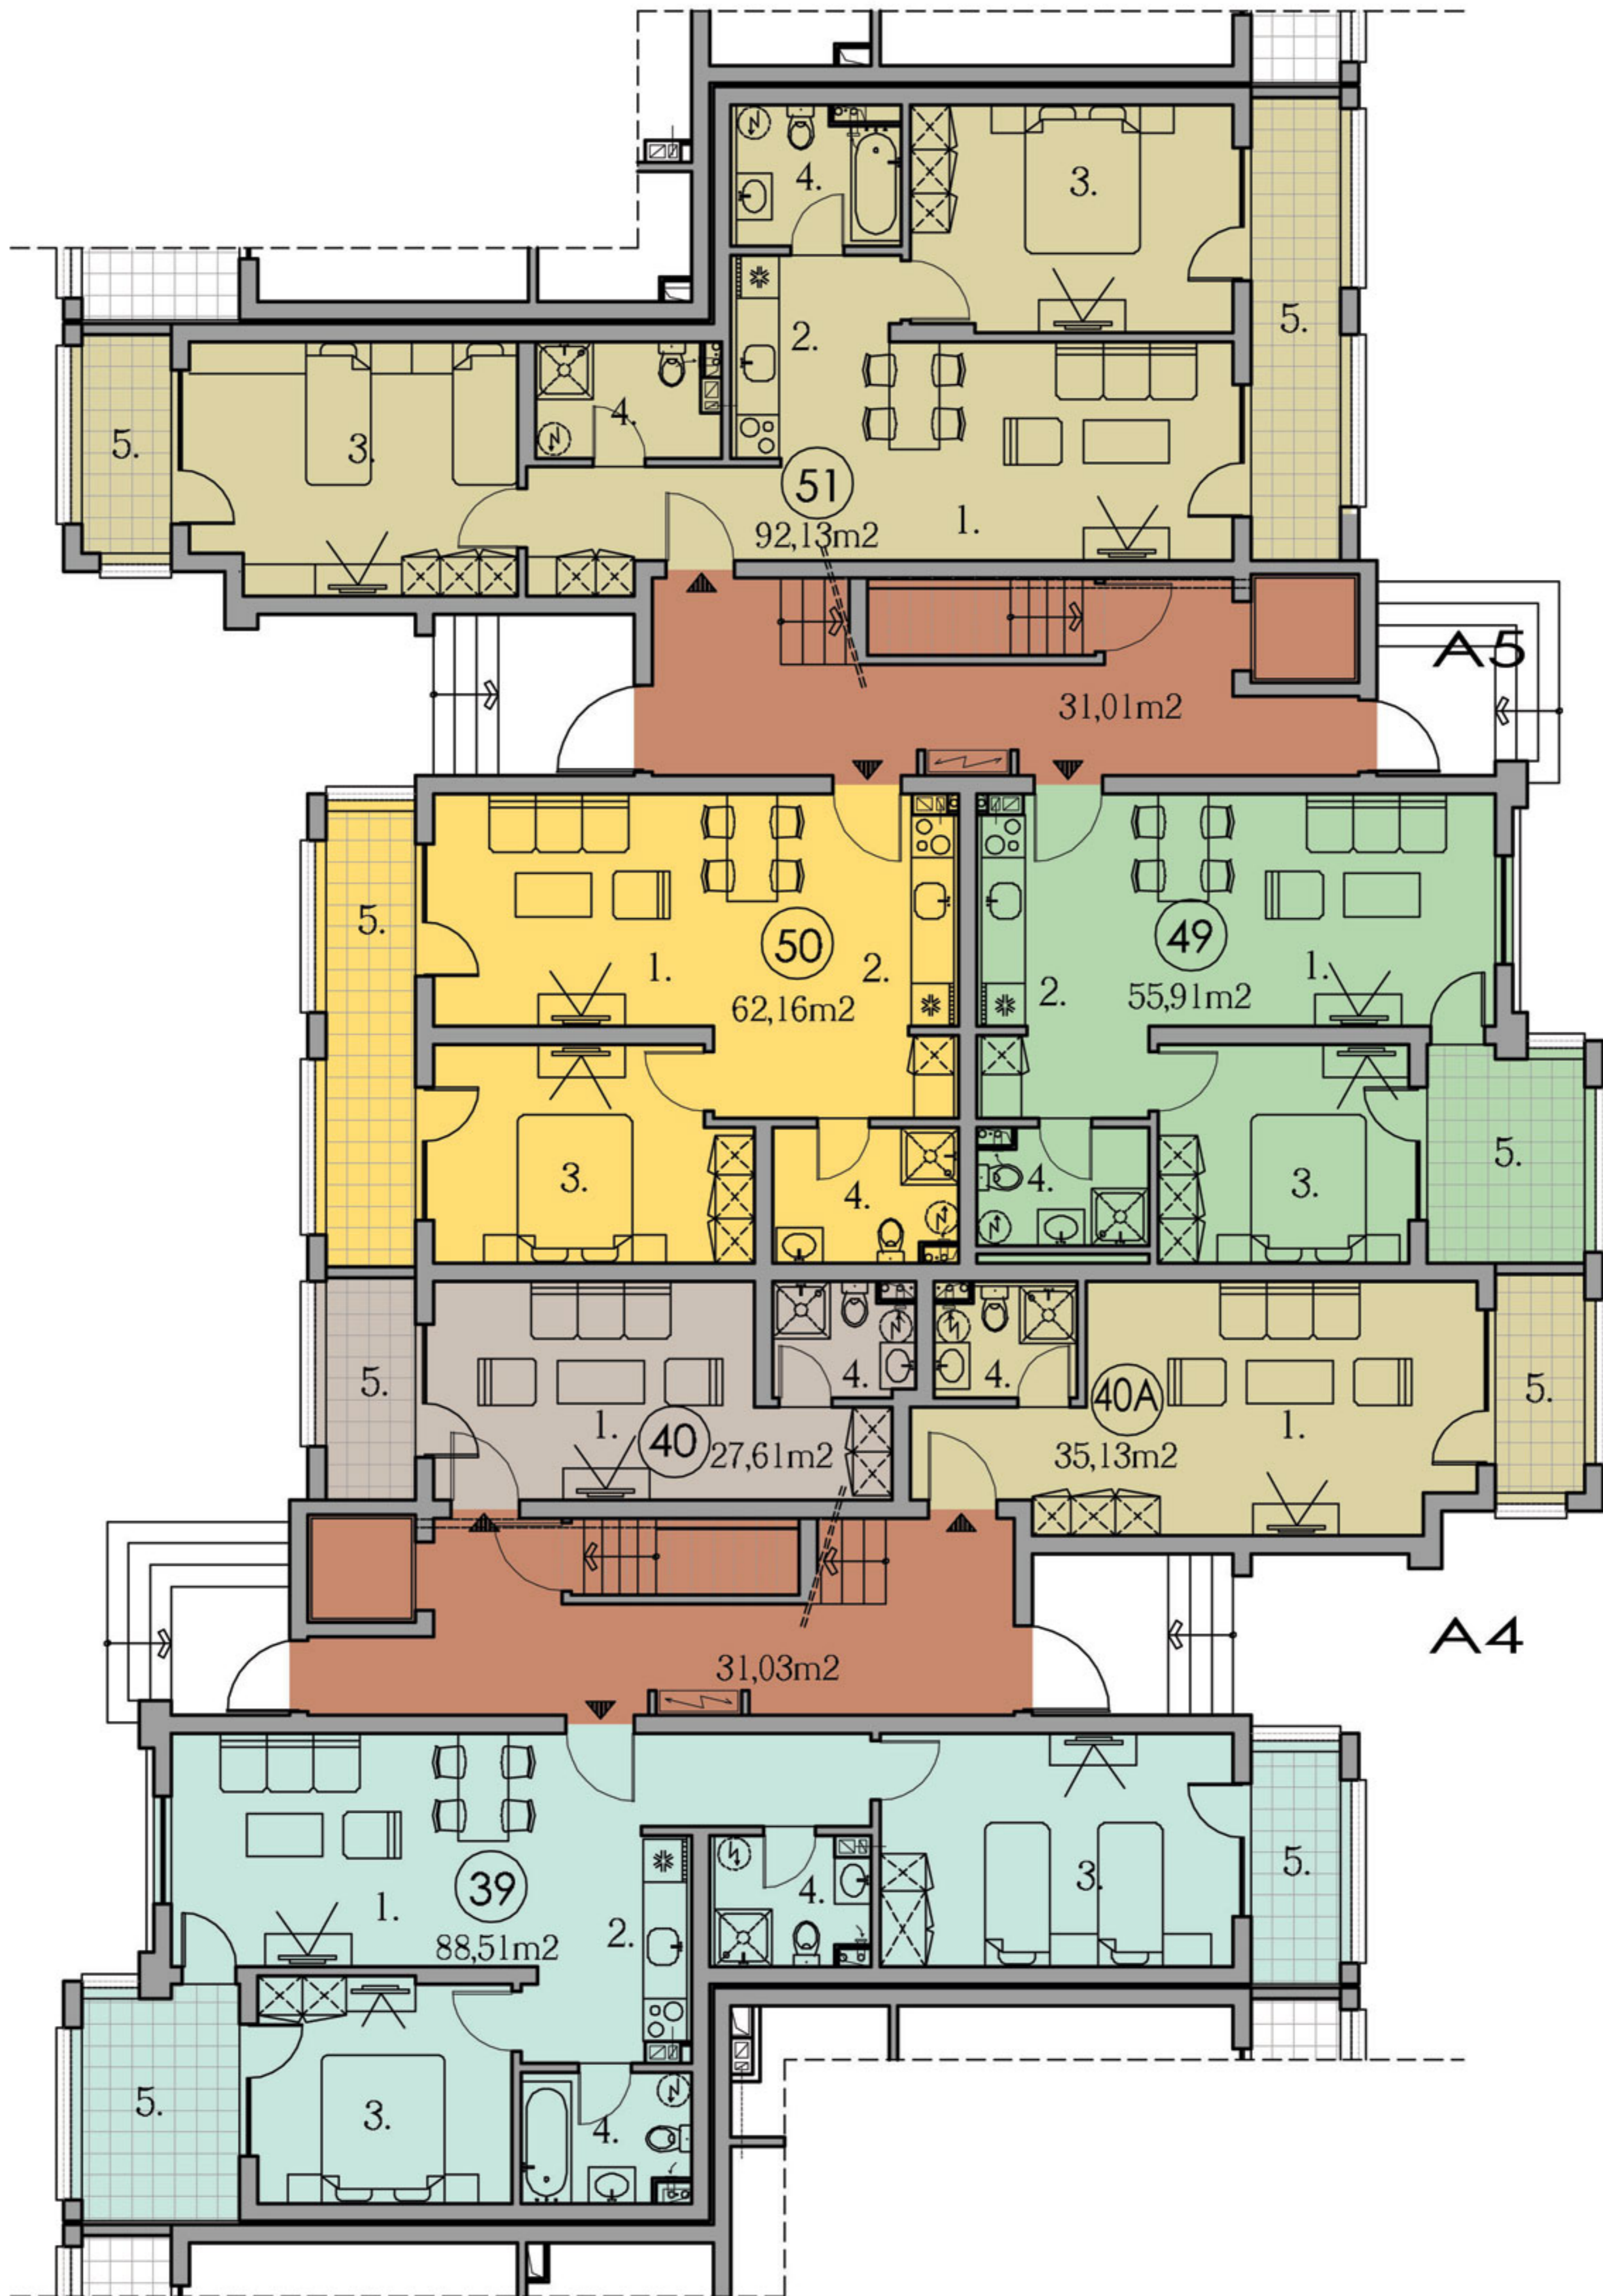

PRESTIGE FORT BEACH - A1

GROUND FLOOR scale 1:150

- 1.Living room
- 2.Kitchen
- 3.Bedroom
- 4.Bathroom
- 5.Terrace

PRESTIGE FORT BEACH - A1

FIRST FLOOR scale 1:150

- 1. Living room
- 2. Kitchen
- 3. Bedroom
- 4. Bathroom
- 5. Terrace

PRESTIGE FORT BEACH - A1

FOURTH FLOOR scale 1:150

- 1. Living room
- 2. Kitchen
- 3. Bedroom
- 4. Bathroom
- 5. Terrace

PRESTIGE FORT BEACH - A2,A3

GROUND FLOOR scale 1:150

- 1. Living room
- 2. Kitchen
- 3. Bedroom
- 4. Bathroom
- 5. Terrace

PRESTIGE FORT BEACH - A2,A3

THIRD FLOOR scale 1:150

- 1. Living room
- 2. Kitchen
- 3. Bedroom
- 4. Bathroom
- 5. Terrace

PRESTIGE FORT BEACH - A2,A3

FOURTH FLOOR scale 1:150

- 1.Living room
- 2.Kitchen
- 3.Bedroom
- 4.Bathroom
- 5.Terrace

PRESTIGE FORT BEACH - A4,A5

GROUND FLOOR scale 1:150

- 1.Living room
- 2.Kitchen
- 3.Bedroom
- 4.Bathroom
- 5.Terrace

PRESTIGE FORT BEACH - A4,A5

FIRST FLOOR scale 1:150

- 1.Living room
- 2.Kitchen
- 3.Bedroom
- 4.Bathroom
- 5.Terrace